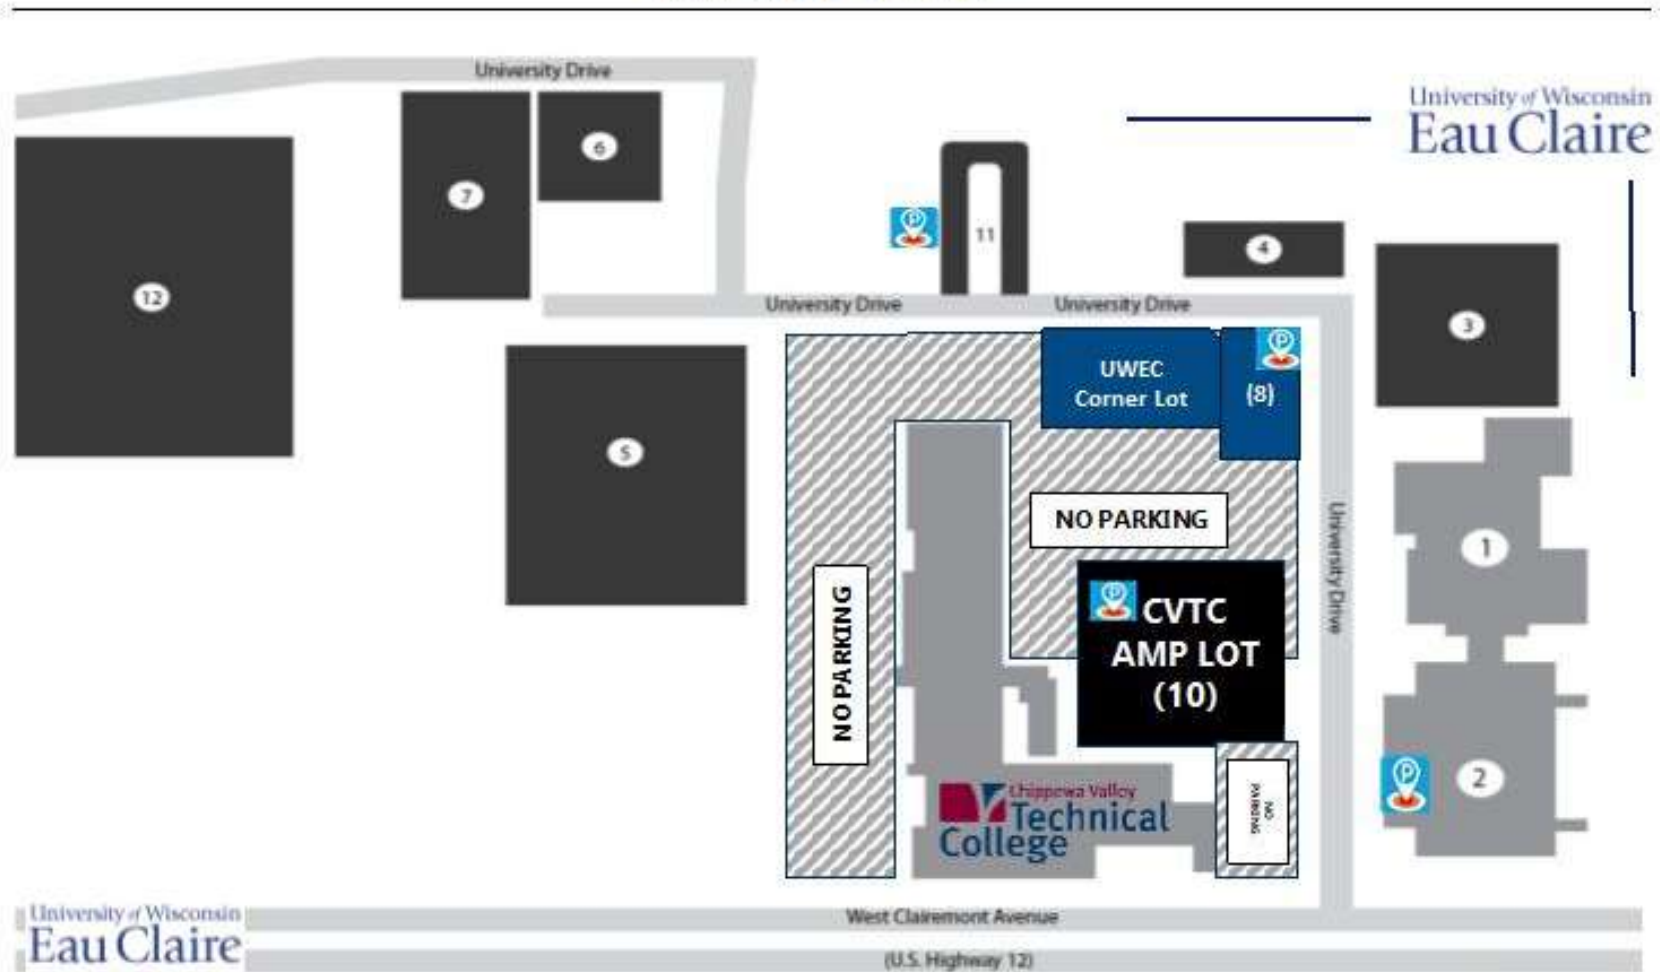

PARKING MAP

1. McPhee Physical Education Center
2. Ade Olson Addition
3. McPhee Center Parking Lot
4. Murray Lot
5. Towers Lot
6. Bridgman
7. Oak Ridge Lot
8. UWEC Corner Lot
- 9A. CVTC Student Parking Lot
- 9B. UWEC "C" Lot
10. CVTC AMP Lot
11. Towers Loop Parking
12. Chancellors Lot

Bus/Shuttle Parking