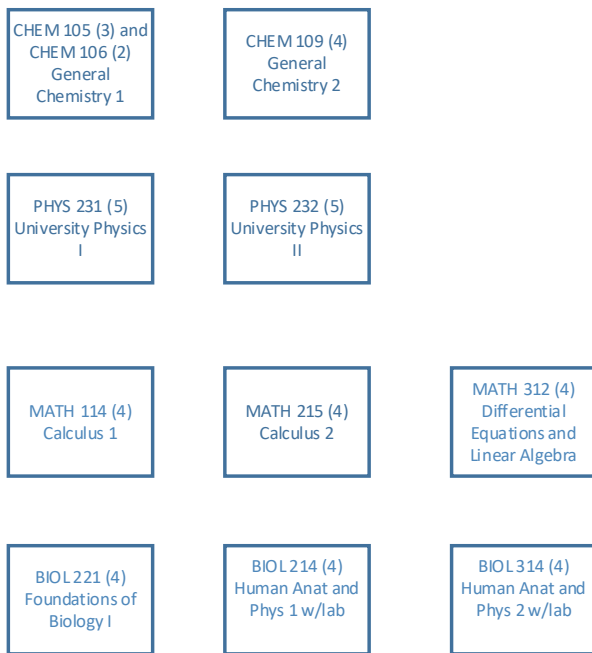

Biomedical Engineering Curriculum Flow Chart

Students Planning on Graduating in Spring 2023

Assuming the courses below are completed:

→ Prerequisite

- - - - - Prerequisite or Concurrent

Note: The semester a student takes MSE 386 begins the Engineering Tuition rates. This course should be taken the fourth semester before graduation.