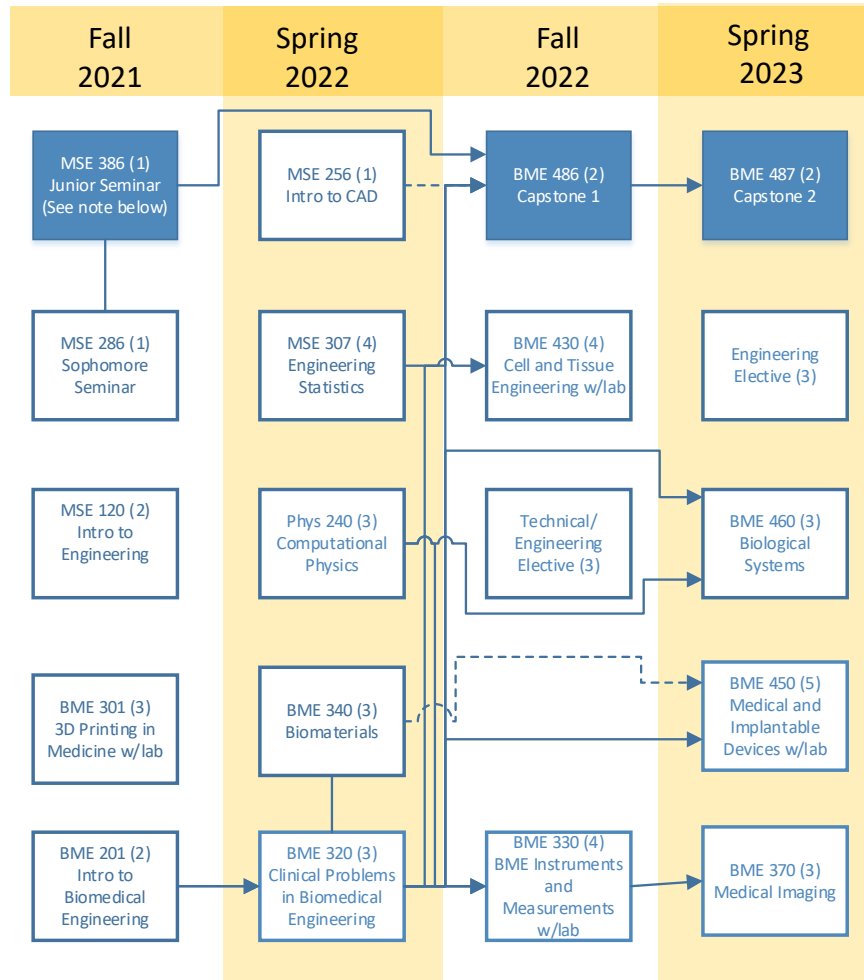

Biomedical Engineering Curriculum Flow Chart

Students Planning on Graduating in Spring 2023

Assuming the courses below are completed:

→ Prerequisite

- - - - - Prerequisite or Concurrent

Note: The semester a student takes MSE 386 begins the Engineering Tuition rates. This course should be taken the fourth semester before graduation.