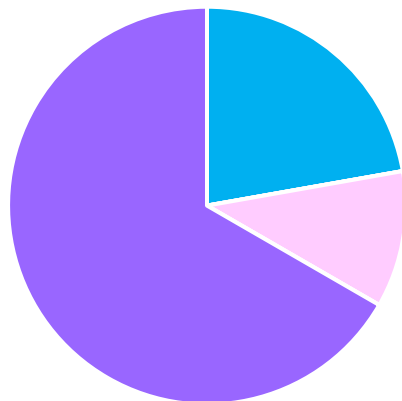

Greek Community Awards Fall 2020:

Chapter Awards:

- Excellence in Philanthropy: Alpha Xi Delta, Delta Zeta, and Sigma Sigma Sigma
- Excellence in Community Service: Delta Zeta
- Excellence in Scholarship: Delta Zeta
- Excellence in Programming: Delta Zeta
- Excellence in Recruitment and Retention: Alpha Xi Delta and Delta Zeta
- Excellence in Greek and Community Relations: Delta Zeta

Individual Awards:

- Highest GPA: Summer Marske, Delta Zeta
- Outstanding New Member: Olivia Cammers, Sigma Sigma Sigma
- Sisterhood Award: Brianna Hameister, Delta Zeta
- Greek Woman of the Year: Courtney Diedrick, Sigma Sigma Sigma
- Philanthropy of the Year: Alpha Xi Delta, Autism Speaks
- Chapter of the Year: Delta Zeta

Order of Omega:

The Mu Omega Chapter of the Order of Omega initiated 9 new members in Fall 2020.

Fall 2020 Order of Omega Initiates

■ Alpha Xi Delta
■ Delta Sigma Phi
■ Delta Tau Delta
■ Delta Zeta
■ FIJI
■ Sigma Sigma Sigma