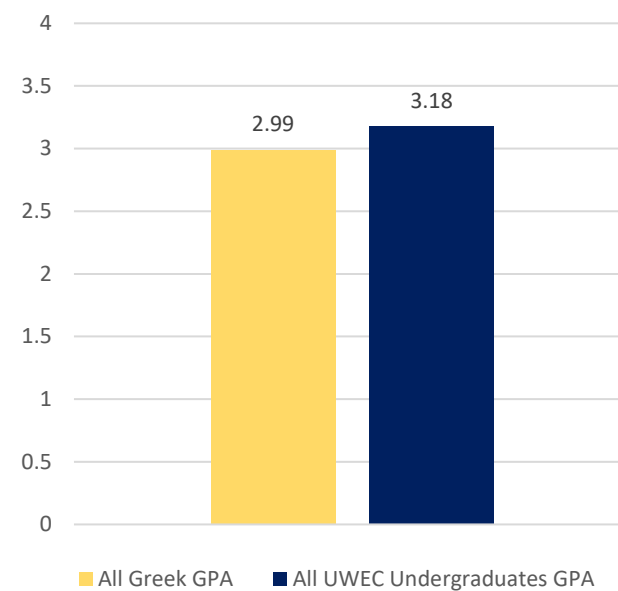

Interfraternity Council (IFC) Breakdown

Chapter	Total Members	# of Bids Given Out	# of New Members Retained	Total Chapter Cumulative GPA	Chapter Active Semester GPA	Change in Semester GPA	New Member Semester GPA
Delta Sigma Phi	22	5	5	2.77	2.74	-0.43	2.4
Delta Tau Delta	31	6	4	3.02	2.88	-0.04	3.05
Phi Gamma Delta (FIJI)	21	2	2	2.72	2.53	-0.18	2.62
IFC Totals	74	13	11				
IFC Averages	24.67	4.33	3.67	2.84	2.72	-0.22	2.69

Chapter	% Involvement in other Organizations	$ Donated to Philanthropies	# of Philanthropies Donated To	Amount per Member	Community Service Hours Reported	Service Hours Per Member	Chapter Conduct Violations
Delta Sigma Phi	40%	$167	2	$7.59	10	0.45	0
Delta Tau Delta	75%	$0	0	$0	50	1.61	0
Phi Gamma Delta (FIJI)	10%	$0	1	$0	110	5.2	0
IFC Totals		$167	3	$7.59	170	7.26	0
IFC Averages	41.67%	$56	1	$2.53	56.67	2.42