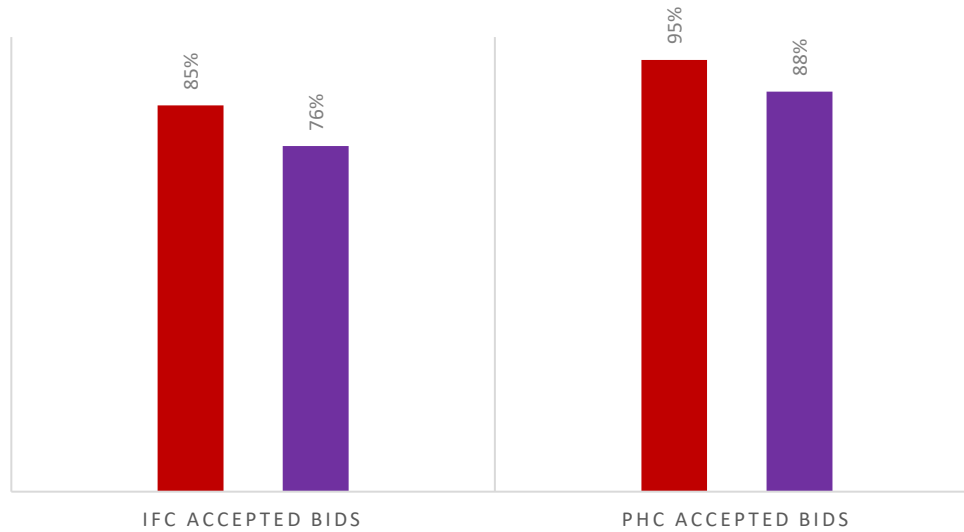

ACCEPTED BIDS/COMPLETED INITIATION

Fall 2020 Fall 2019