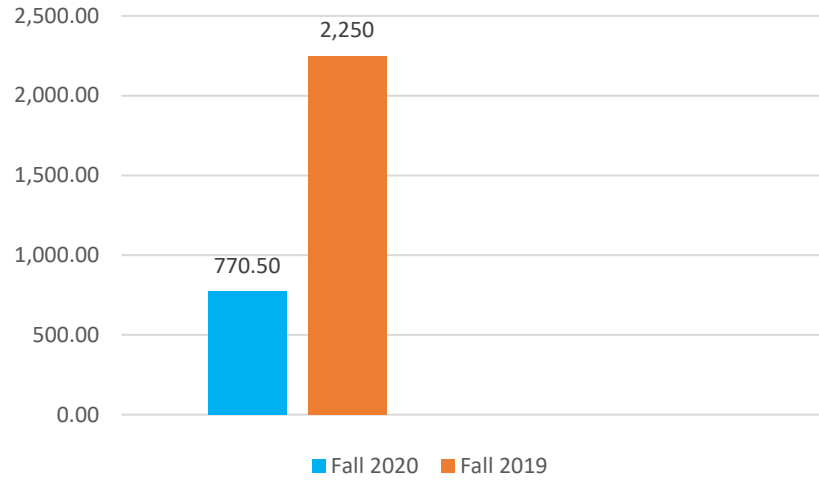

Community Service Hours