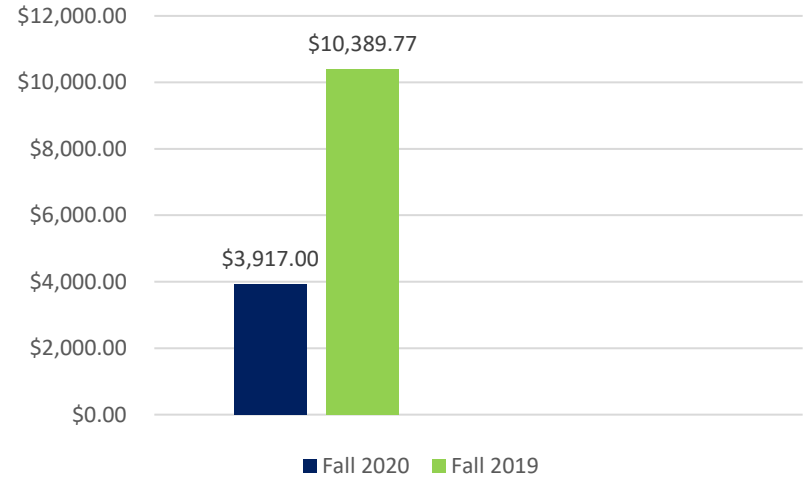

Philanthropy Dollars Raised