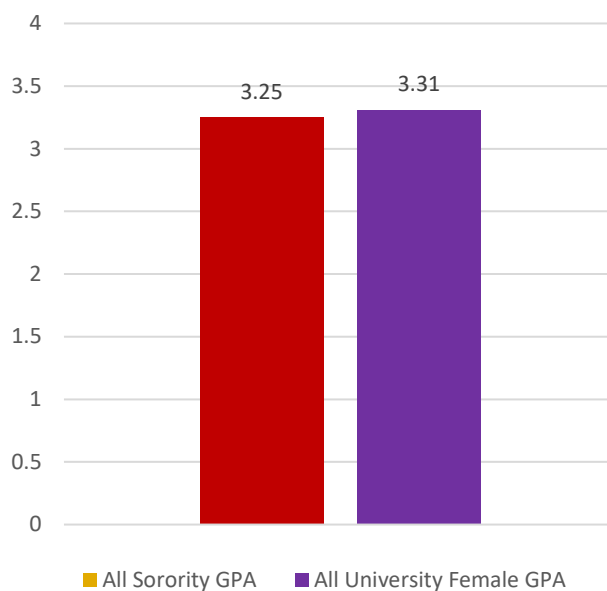

Interfraternity Council (IFC) Breakdown

Chapter	Total Members	# of Bids Given Out	# of New Members Retained	Total Chapter Cumulative GPA	Chapter Active Semester GPA	Change in Semester GPA	New Member Semester GPA
Delta Sigma Phi	22	5	5	2.77	2.74	-0.43	2.4
Delta Tau Delta	31	6	4	3.02	2.88	-0.04	3.05
Phi Gamma Delta (FIJI)	21	2	2	2.72	2.53	-0.18	2.62
IFC Totals	74	13	11				
IFC Averages	24.67	4.33	3.67	2.84	2.72	-0.22	2.69

Chapter	% Involvement in other Organizations	$ Donated to Philanthropies	# of Philanthropies Donated To	Amount per Member	Community Service Hours Reported	Service Hours Per Member	Chapter Conduct Violations
Delta Sigma Phi	40%	$167	2	$7.59	10	0.45	0
Delta Tau Delta	75%	$0	0	$0	50	1.61	0
Phi Gamma Delta (FIJI)	10%	$0	1	$0	110	5.2	0
IFC Totals		$167	3	$7.59	170	7.26	0
IFC Averages	41.67%	$56	1	$2.53	56.67	2.42