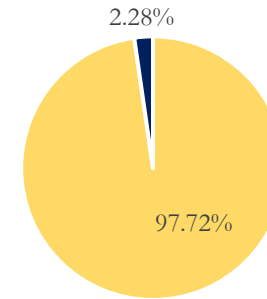

# UWEC Greek Life Community at a Glance, Fall 2020

Fraternity Involvement at UWEC

■ UWEC Undergraduate Men ■ Fraternity Members

<b>Total UWEC Undergraduate Men</b>	<b>3,517</b>
<b>Total Fraternity Men</b>	<b>74</b>
<b>Percentage of Fraternity Members at UWEC</b>	<b>2.10%</b>

Sorority Involvement at UWEC

■ UWEC Undergraduate Women ■ Sorority Members

<b>Total UWEC Undergraduate Women</b>	<b>5,738</b>
<b>Total Sorority Women</b>	<b>131</b>
<b>Percentage of Sorority Members at UWEC</b>	<b>2.28%</b>