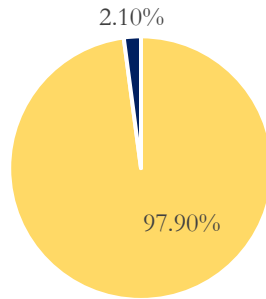

# UWEC Greek Life Community at a Glance, Fall 2020

Fraternity Involvement at UWEC

■ UWEC Undergraduate Men ■ Fraternity Members

<b>Total UWEC Undergraduate Men</b>	<b>3,517</b>
<b>Total Fraternity Men</b>	<b>74</b>
<b>Percentage of Fraternity Members at UWEC</b>	<b>2.10%</b>

Sorority Involvement at UWEC

■ UWEC Undergraduate Women ■ Sorority Members

<b>Total UWEC Undergraduate Women</b>	<b>5,738</b>
<b>Total Sorority Women</b>	<b>131</b>
<b>Percentage of Sorority Members at UWEC</b>	<b>2.28%</b>