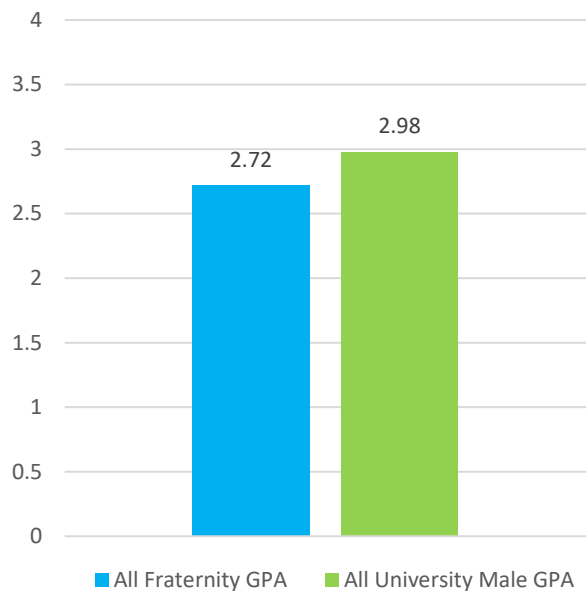

Interfraternity Council (IFC) Breakdown

Chapter	Total Members	# of Bids Given Out	# of New Members Retained	Total Chapter Cumulative GPA	Chapter Active Semester GPA	Change in Semester GPA	New Member Semester GPA
Delta Sigma Phi	22	5	5	2.77	2.74	-0.43	2.4
Delta Tau Delta	31	6	4	3.02	2.88	-0.04	3.05
Phi Gamma Delta (FIJI)	21	2	2	2.72	2.53	-0.18	2.62
IFC Totals	74	13	11				
IFC Averages	24.67	4.33	3.67	2.84	2.72	-0.22	2.69

Chapter	% Involvement in other Organizations	$ Donated to Philanthropies	# of Philanthropies Donated To	Amount per Member	Community Service Hours Reported	Service Hours Per Member	Chapter Conduct Violations
Delta Sigma Phi	40%	$167	2	$7.59	10	0.45	0
Delta Tau Delta	75%	$0	0	$0	50	1.61	0
Phi Gamma Delta (FIJI)	10%	$0	1	$0	110	5.2	0
IFC Totals		$167	3	$7.59	170	7.26	0
IFC Averages	41.67%	$56	1	$2.53	56.67	2.42