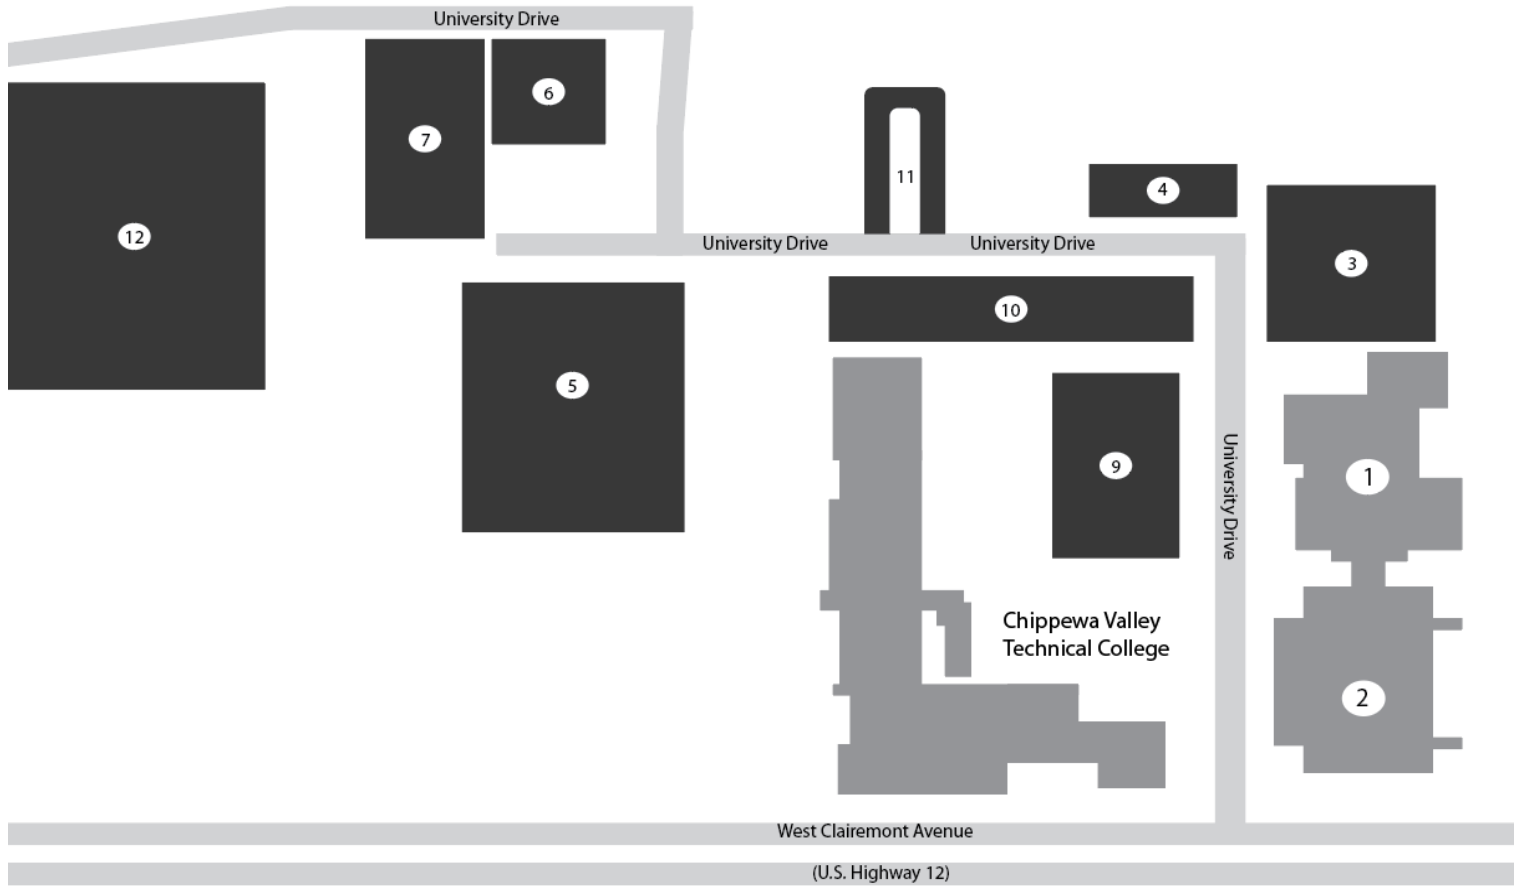

There are three lots that CVTC provides UW-Eau Claire access to for scheduled events. **Lot P3** is the largest lot and is located on Clairemont Avenue. This is the preferred lot that is provided to guests. There is a walkway that connects each side of Clairemont Avenue providing easy access to the McPhee Center. **Lot P8** is located across University Drive adjacent to the McPhee Center lot. Guests can park in **Lots P8 and P3** after 5pm Monday through Friday and anytime on the weekend. **Lot P7** is a pay lot that is located across University Drive as well. The rate for parking in this lot is \$1/hr.

Parking map located on back

1. McPhee Physical Education Center
2. Ade Olson Addition
3. McPhee Center Parking Lot
4. Murray Lot
5. Towers Lot
6. Bridgman Lot
7. Oak Ridge Lot
8. CVTC Student Parking Lot (P3)
9. CVTC Pay-Per-Hour Lot (P7)
10. CVTC Staff Parking Lot (P8)
11. Towers Loop Metered Parking
12. Chancellors Lot