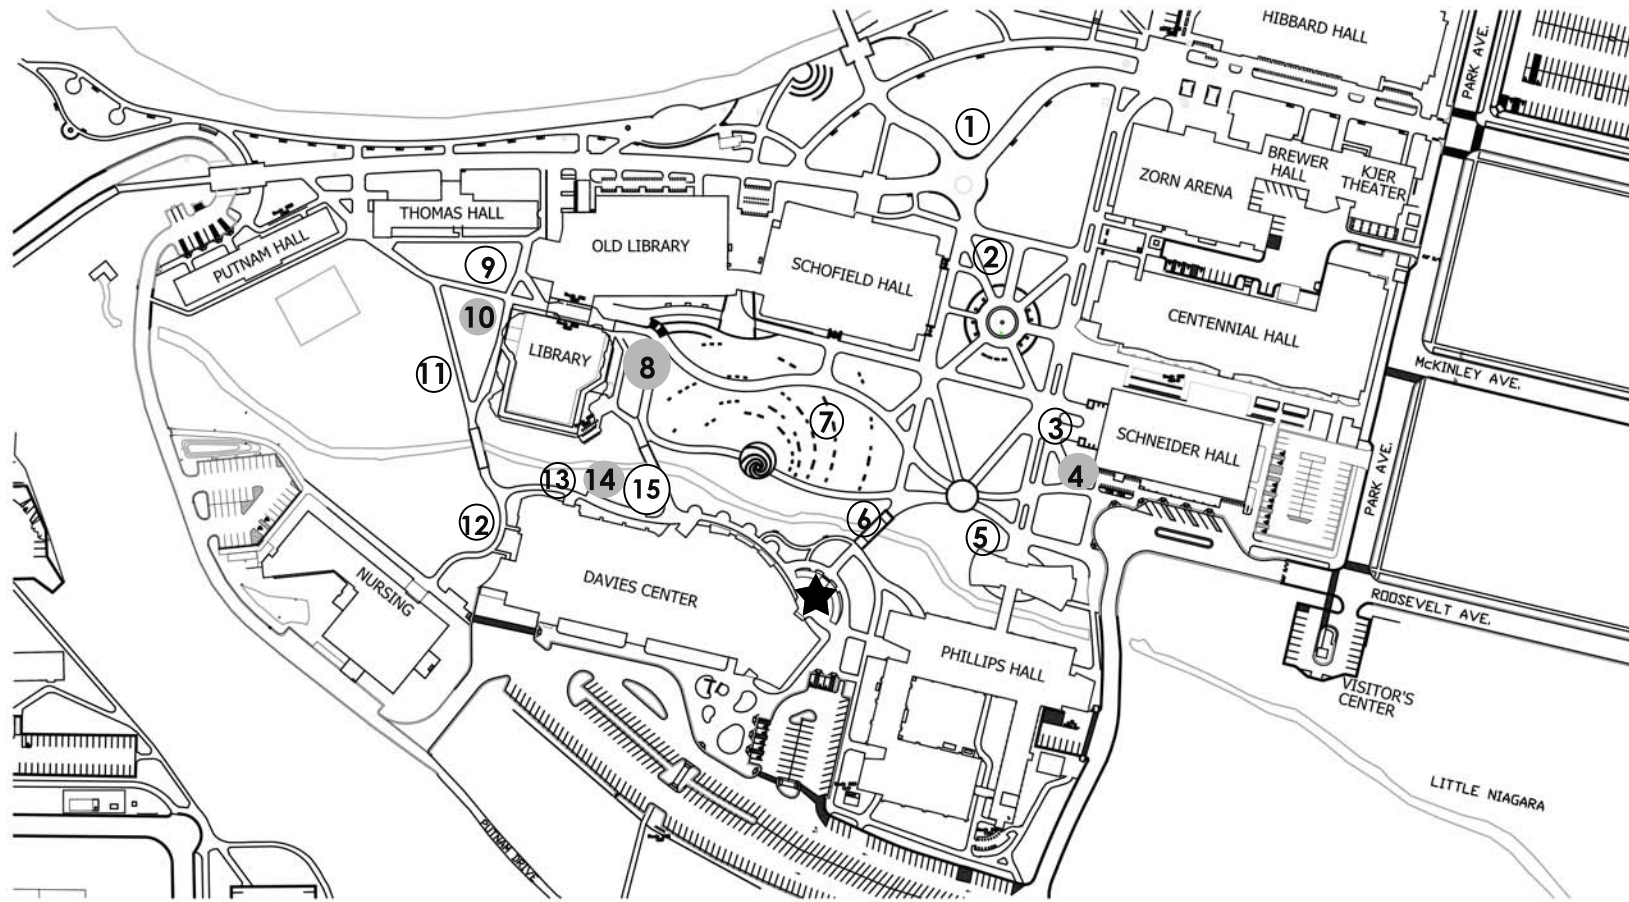

April 23, 2018
ARBOR DAY
CELEBRATION:
A Tree Walk Through
The Campus Mall

Led by:
Joe Rohrer-
UWEC Department of Biology

Matt Staudenmaier-
Eau Claire City Forester

Daria Hutchinson-
UWEC Landscape Designer