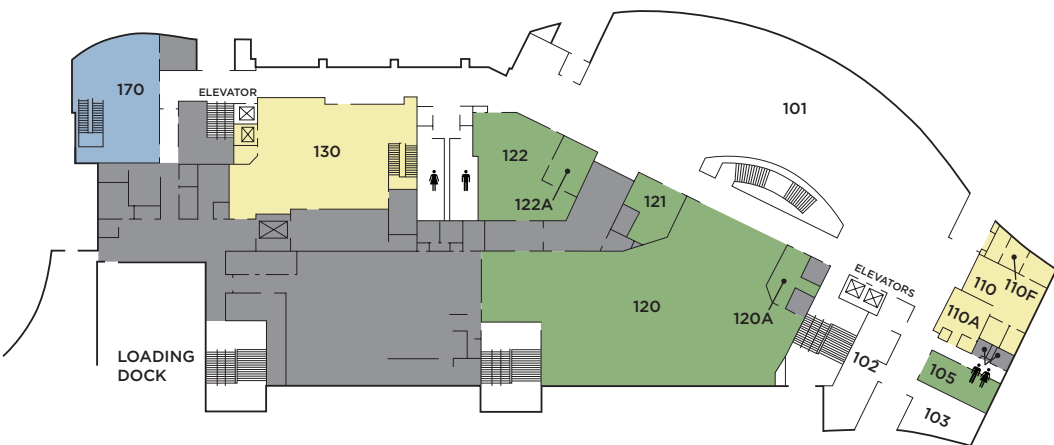

LEVEL 3

LEVEL 2

LEVEL 1

DINING

Dulany Inn	122
Green Bean	105
Heritage	122A
Dining Retail	120A
Marketplace	120
Blu Flame Grill	
D'Italia	
Erbert and Gerbert's Bistro	
Mongolian Grill	
The Skillet	
Soup & Salad	
Intermezzos Café	121

MEETINGS + PROGRAMS

Alumni	350
The Cabin	170 + 270
Centennial	320
Centennial A	320A
Centennial B	320B
Chancellors	311
Council Oak	260
Dakota Ballroom	340
Dakota	340
Dakota A	340A
Ho-Chunk	320E
Little Niagara	211
Menominee	320F
Mohican	310
Ojibwe Ballroom	330
Ojibwe	330
Ojibwe A	330A
Ojibwe B	330B
Ojibwe C	330C
Oneida	320D
Potawatomi	320C
Woodland Theater	328