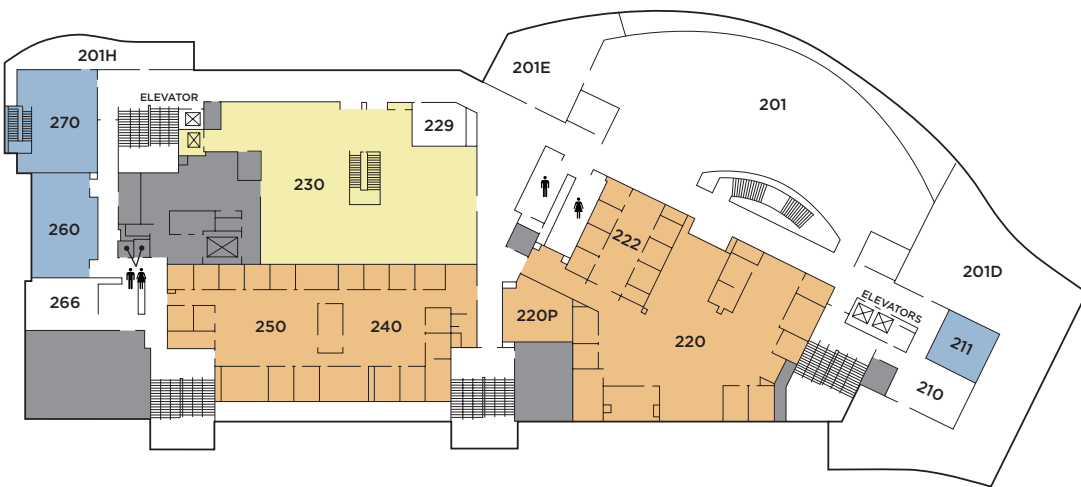

LEVEL 3

LEVEL 2

LEVEL 1

DINING

Dulany Inn	122
Green Bean	105
Heritage	122A
Dining Retail	120A
Marketplace	120
Blu Flame Grill	
D'Italia	
Erbert and Gerbert's Bistro	
Mongolian Grill	
The Skillet	
Soup & Salad	
Intermezzos Café	121

MEETINGS + PROGRAMS

Alumni	350
The Cabin	170 + 270
Centennial	320
Centennial A	320A
Centennial B	320B
Chancellors	311
Council Oak	260
Dakota Ballroom	340
Dakota	340
Dakota A	340A
Ho-Chunk	320E
Little Niagara	211
Menominee	320F
Mohican	310
Ojibwe Ballroom	330
Ojibwe	330
Ojibwe A	330A
Ojibwe B	330B
Ojibwe C	330C
Oneida	320D
Potawatomi	320C
Woodland Theater	328