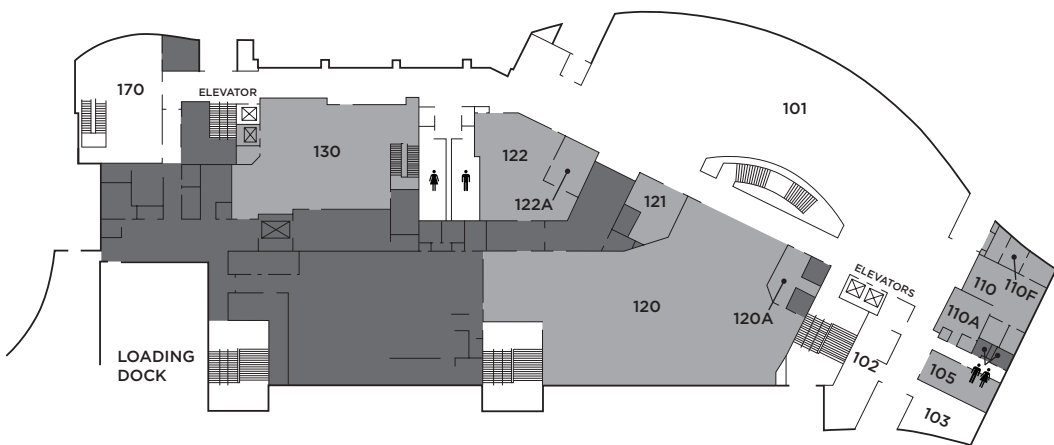

LEVEL 3

LEVEL 2

LEVEL 1

DINING

Dulany Inn	122
Green Bean	105
Heritage	122A
Dining Retail	120A
Marketplace	120
Blu Flame Grill	
D'Italia	
Erbert and Gerbert's Bistro	
Mongolian Grill	
The Skillet	
Soup & Salad	
Intermezzos Café	121

MEETINGS + PROGRAMS

Alumni	350
The Cabin	170 + 270
Centennial	320
Centennial A	320A
Centennial B	320B
Chancellors	311
Council Oak	260
Dakota Ballroom	340
Dakota	340
Dakota A	340A
Ho-Chunk	320E
Little Niagara	211
Menominee	320F
Mohican	310
Ojibwe Ballroom	330
Ojibwe	330
Ojibwe A	330A
Ojibwe B	330B
Ojibwe C	330C
Oneida	320D
Potawatomi	320C
Woodland Theater	328