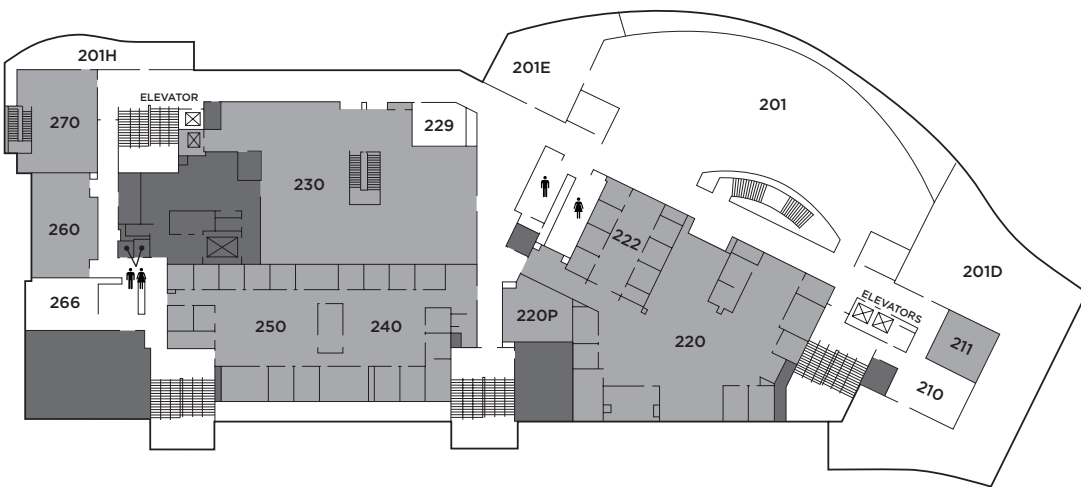

LEVEL 3

LEVEL 2

LEVEL 1

DINING

Dulany Inn	122
Green Bean	105
Heritage	122A
Dining Retail	120A
Marketplace	120
Blu Flame Grill	
D'Italia	
Erbert and Gerbert's Bistro	
Mongolian Grill	
The Skillet	
Soup & Salad	
Intermezzos Café	121

MEETINGS + PROGRAMS

Alumni	350
The Cabin	170 + 270
Centennial	320
Centennial A	320A
Centennial B	320B
Chancellors	311
Council Oak	260
Dakota Ballroom	340
Dakota	340
Dakota A	340A
Ho-Chunk	320E
Little Niagara	211
Menominee	320F
Mohican	310
Ojibwe Ballroom	330
Ojibwe	330
Ojibwe A	330A
Ojibwe B	330B
Ojibwe C	330C
Oneida	320D
Potawatomi	320C
Woodland Theater	328