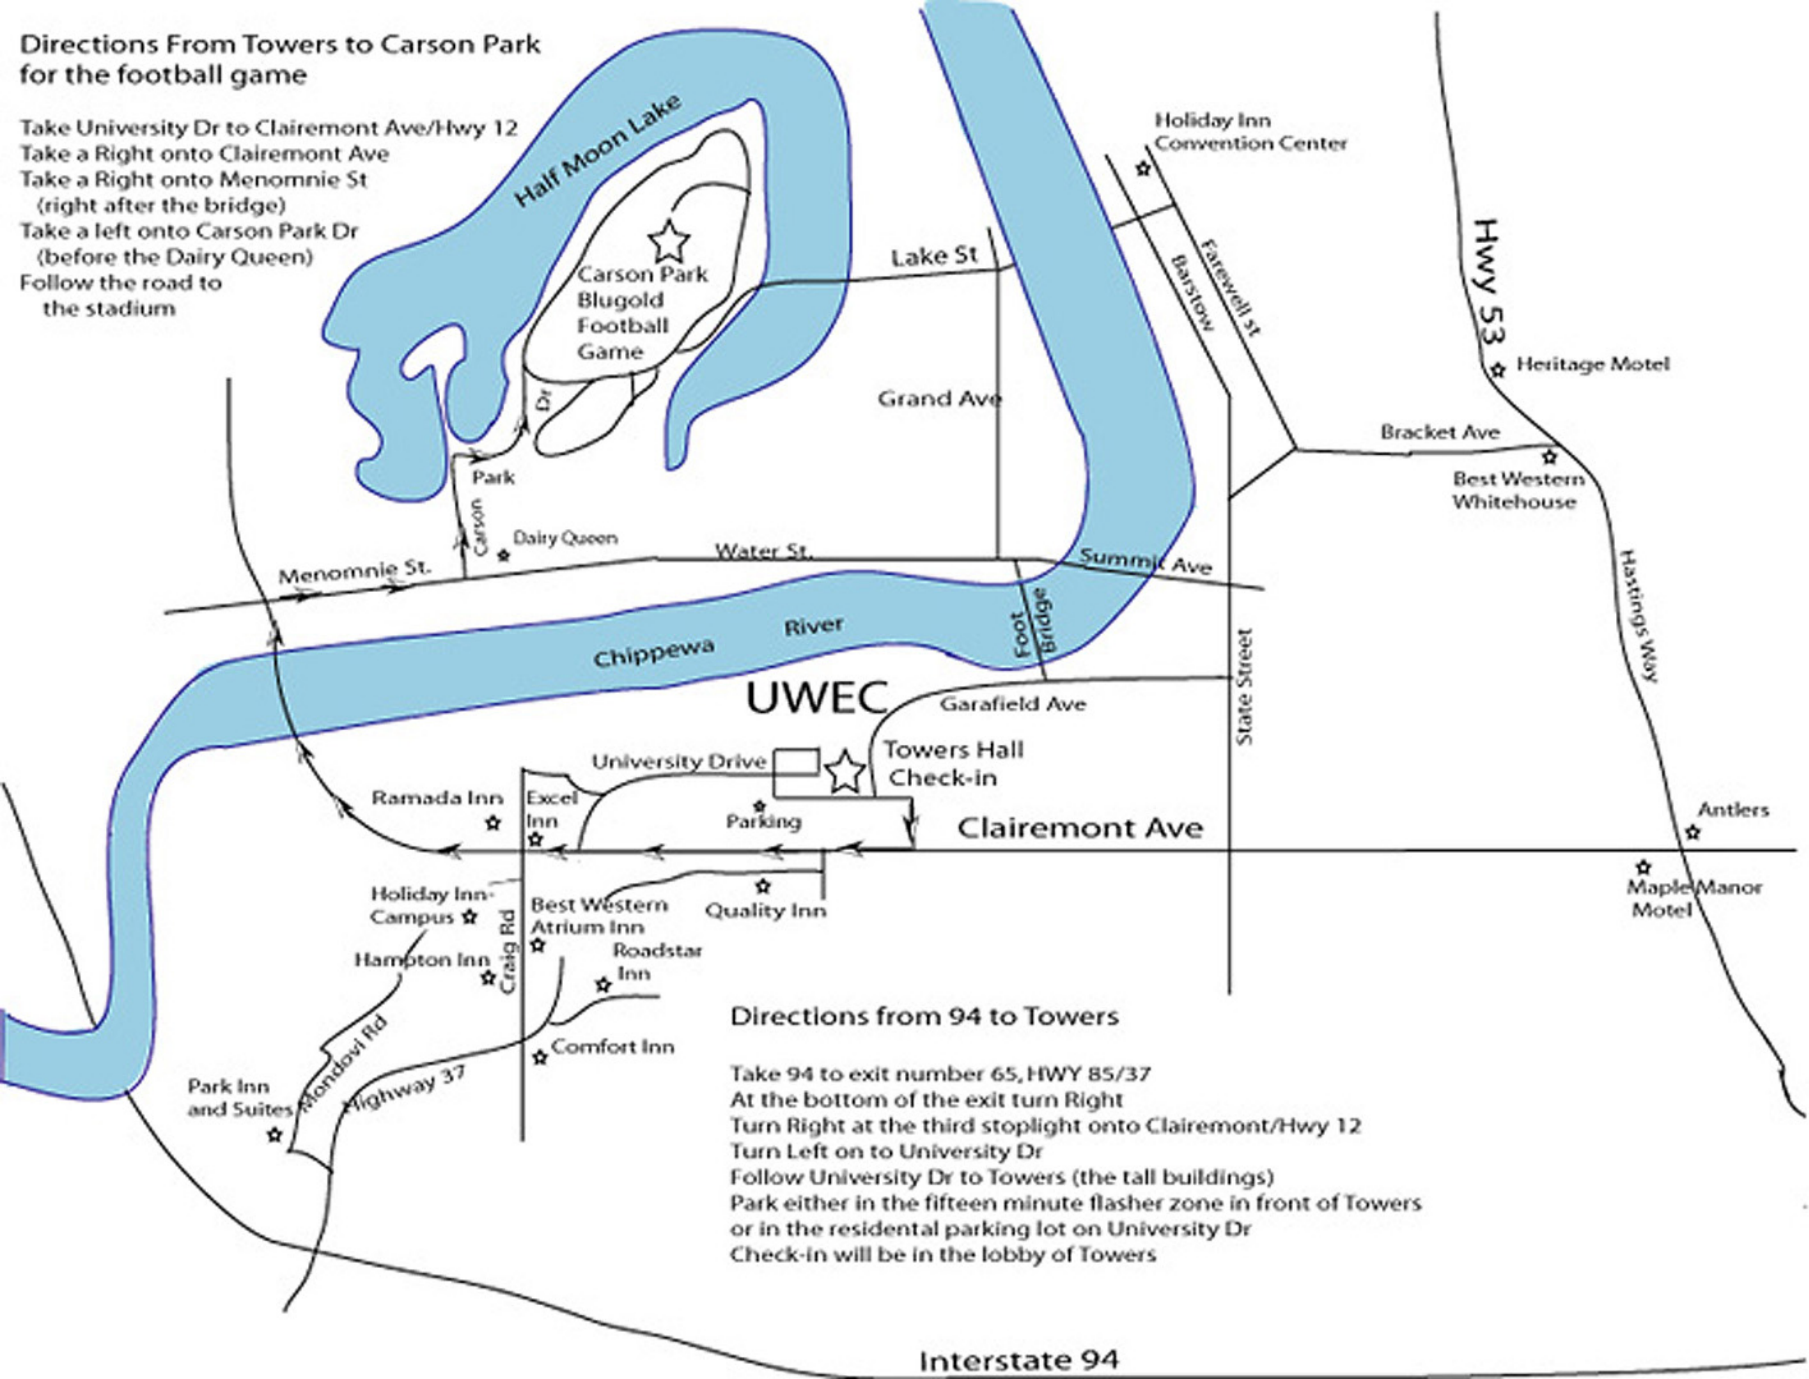

Directions From Towers to Carson Park for the football game

Take University Dr to Clairemont Ave/Hwy 12
Take a Right onto Clairemont Ave
Take a Right onto Menomnie St
(right after the bridge)
Take a left onto Carson Park Dr
(before the Dairy Queen)
Follow the road to
the stadium

Directions from 94 to Towers

Take 94 to exit number 65, HWY 85/37
At the bottom of the exit turn Right
Turn Right at the third stoplight onto Clairemont/Hwy 12
Turn Left on to University Dr
Follow University Dr to Towers (the tall buildings)
Park either in the fifteen minute flasher zone in front of Towers
or in the residential parking lot on University Dr
Check-in will be in the lobby of Towers

Interstate 94