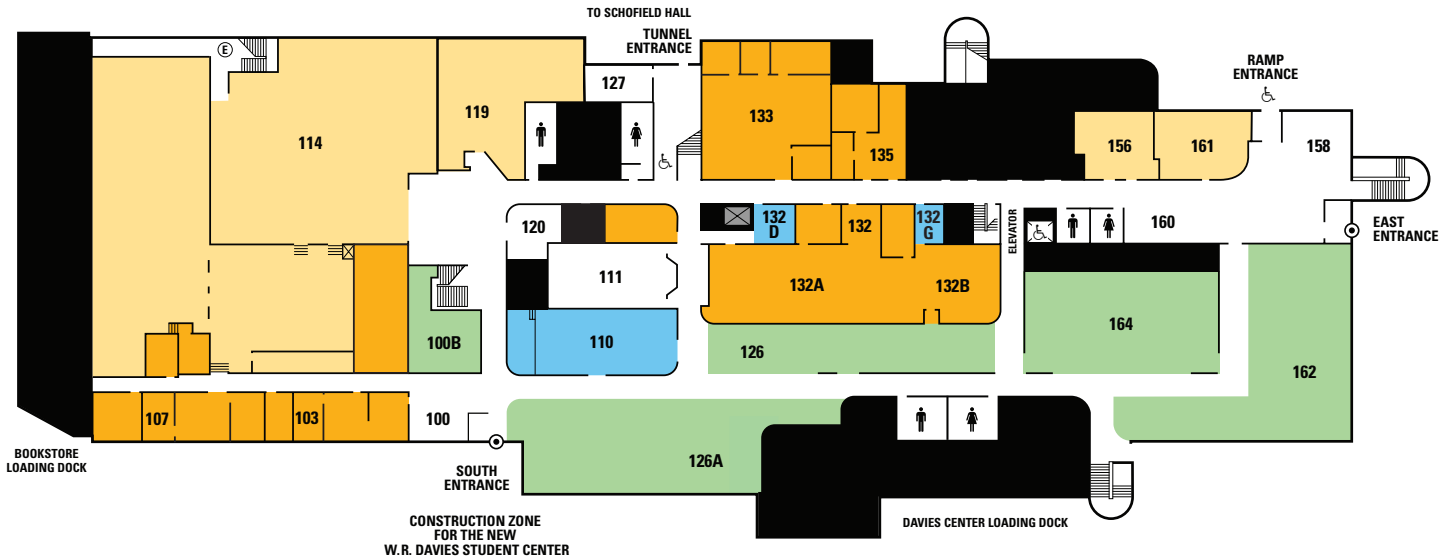

UPPER LEVEL

LOWER LEVEL

DAVIES CENTER

University of Wisconsin-Eau Claire

DINING

East Blugold	162
West Blugold	126
Dulany	240
Green Bean	100B
Heritage	242
Intermezzos Café	126A
Marketplace	164
Terrace	202

MEETINGS + PROGRAMS