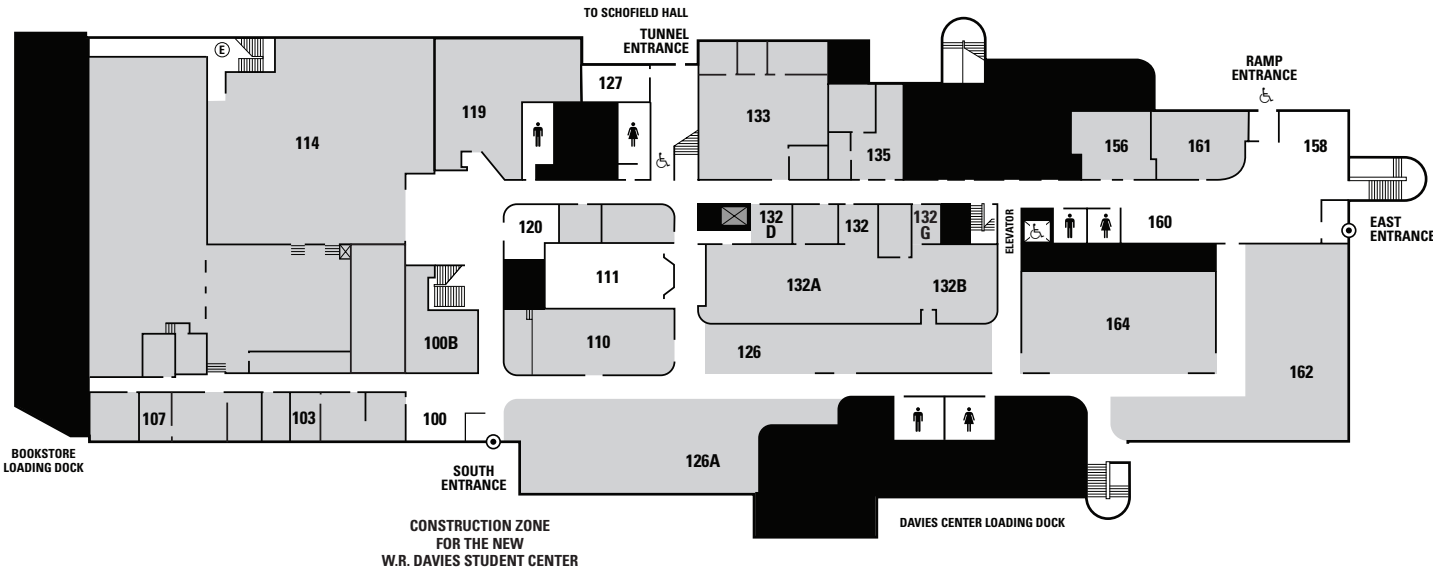

UPPER LEVEL

LOWER LEVEL

DAVIES CENTER

University of Wisconsin-Eau Claire

DINING

East Blugold	162
West Blugold	126
Dulany	240
Green Bean	100B
Heritage	242
Intermezzos Café	126A
Marketplace	164
Terrace	202

MEETINGS + PROGRAMS