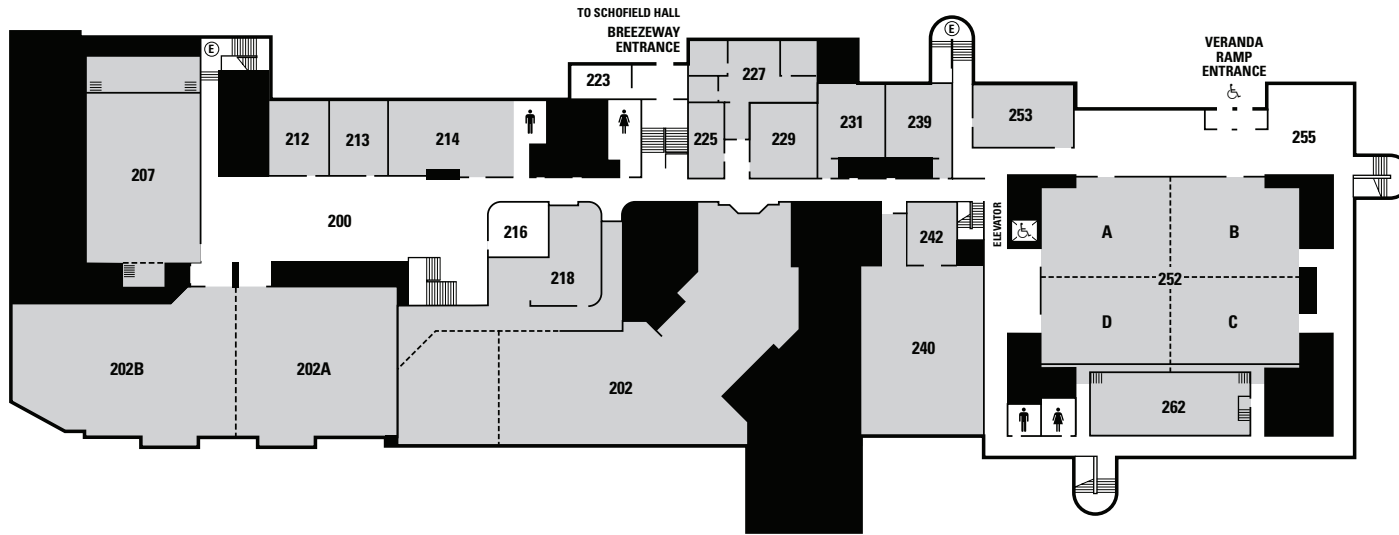

UPPER LEVEL

LOWER LEVEL

DAVIES CENTER

University of Wisconsin-Eau Claire

DINING

East Blugold	162
West Blugold	126
Dulany	240
Green Bean	100B
Heritage	242
Intermezzos Café	126A
Marketplace	164
Terrace	202

MEETINGS + PROGRAMS