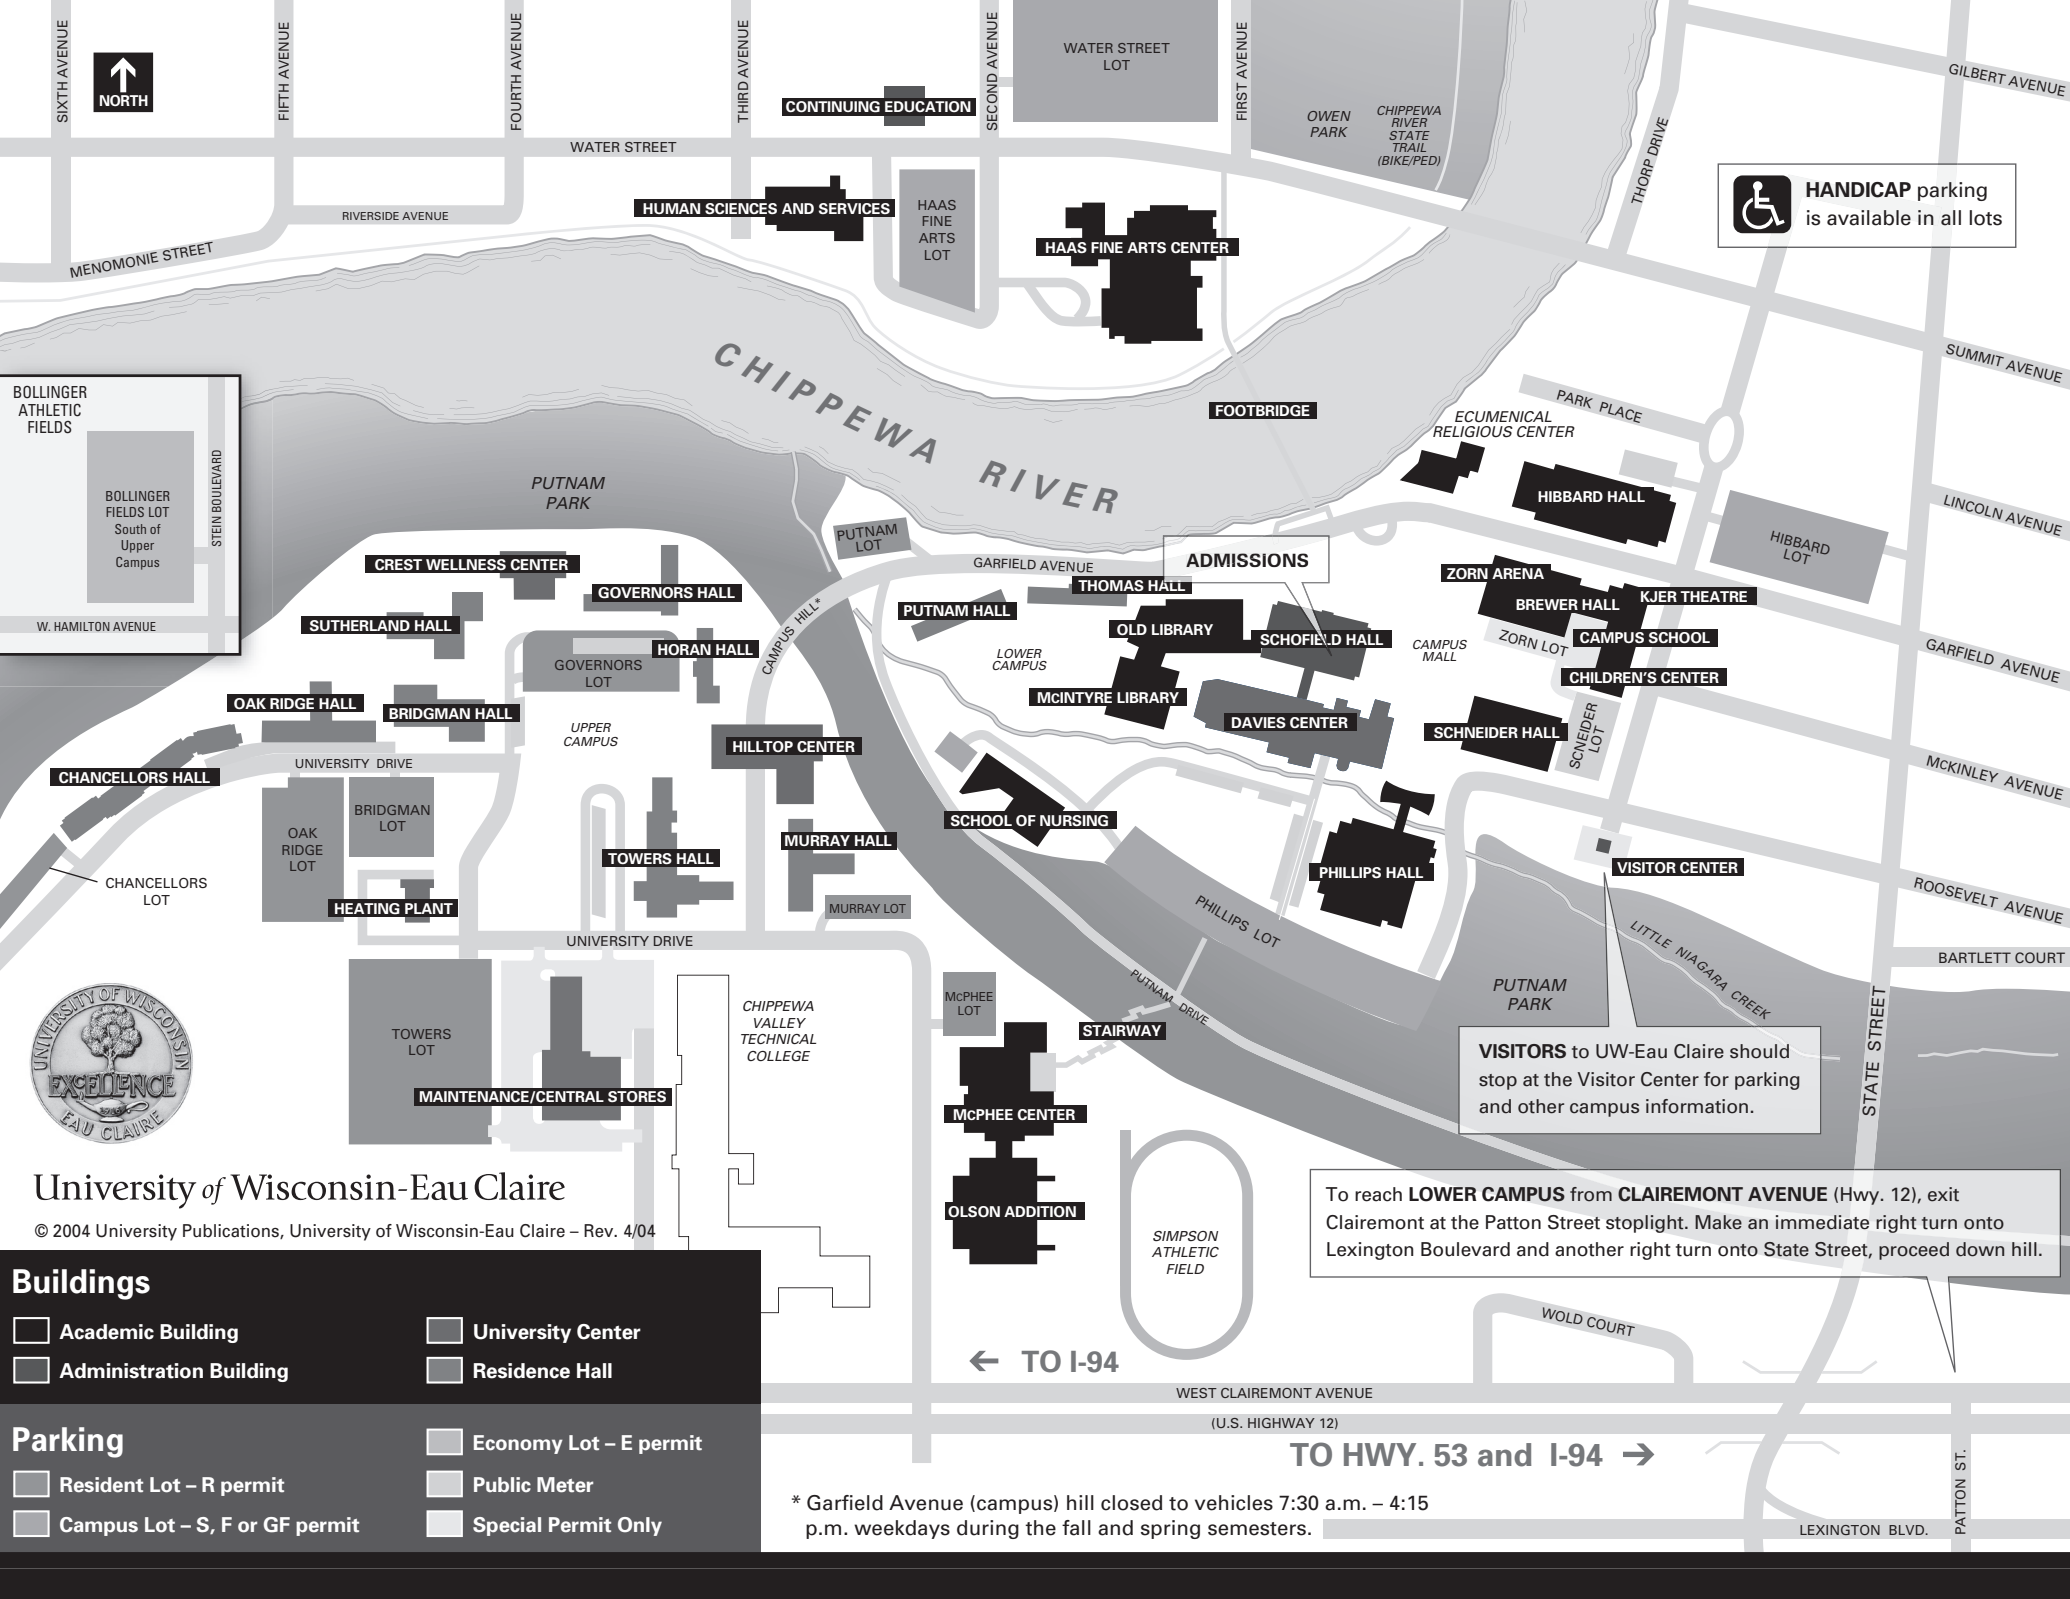

HANDICAP parking is available in all lots

University of Wisconsin-Eau Claire

© 2004 University Publications, University of Wisconsin-Eau Claire – Rev. 4/04

Buildings

- Academic Building
- Administration Building
- University Center
- Residence Hall

Parking

- Resident Lot – R permit
- Campus Lot – S, F or GF permit
- Economy Lot – E permit
- Public Meter
- Special Permit Only

* Garfield Avenue (campus) hill closed to vehicles 7:30 a.m. – 4:15 p.m. weekdays during the fall and spring semesters.

To reach **LOWER CAMPUS** from **CLAIREMONT AVENUE** (Hwy. 12), exit Clairemont at the Patton Street stoplight. Make an immediate right turn onto Lexington Boulevard and another right turn onto State Street, proceed down hill.

VISITORS to UW-Eau Claire should stop at the Visitor Center for parking and other campus information.

TO HWY. 53 and I-94 →

← TO I-94