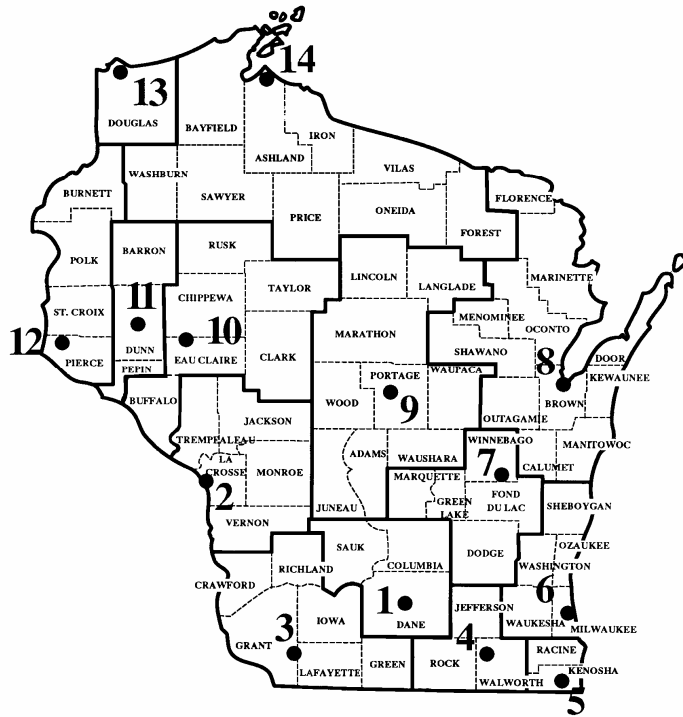

AREA RESEARCH CENTER NETWORK CONTACT LIST

1. Archives Reference
State Historical Society
816 State Street
Madison, WI 53706
(608) 264-6460
archref@whs.wisc.edu

2. Paul Beck
Murphy Library
UW-LaCrosse
LaCrosse, WI 54601
(608) 785-8511
speccoll@uwlax.edu

3. James Hibbard
Elton S. Karrman Library
UW-Platteville
Platteville, WI 53818
(608) 342-1719
swwis@uwplatt.edu

4. Karen Weston
Harold Andersen Library
UW-Whitewater
Whitewater, WI 53190
(262) 472-5520
archives@uww.edu

5. Nick Weber
Library/Learning Center
UW-Parkside
Kenosha, WI 53141-2000
(262) 595-2077
archives@uwp.edu

6. Michael Doylen
Golda Meir Library
UW-Milwaukee, P.O. Box 604
Milwaukee, WI 53201
(414) 229-6980
archives@uwm.edu

7. Joshua Ranger
Forrest R. Polk Library
UW-Oshkosh
Oshkosh, WI 54901
(920) 424-0828
archives@uwosh.edu

8. Debra Anderson
Cofrin Library
UW-Green Bay
Green Bay, WI 54311-7001
(920) 465-2539
speccoll@uwgb.edu

9. Ruth Wachter-Nelson
Learning Resources Center
UW-Stevens Point
Stevens Point, WI 54481
(715) 346-2586
archives@uwsp.edu

10. Colleen McFarland
William D. McIntyre Library
UW-Eau Claire
Eau Claire, WI 54702-5010
(715) 836-3873
library.archives@uwec.edu

11. Kevin Thorie
Library Learning Center
UW-Stout
Menomonie, WI 54751
(715) 232-2300
thoriek@uwstout.edu

12. Alyson Jones
Chalmer Davee Library
UW-River Falls
River Falls, WI 54022
(715) 425-3567
archives@uwrf.edu

13. Janet Jennings
Superior Public Library
1530 Tower Avenue
Superior, WI 54880
(715) 394-8860
JenningsJ@ci.superior.wi.us

14. Linda Mittlestadt
History Center and Archives
Northern Great Lakes Center
Ashland, WI 54806
(715) 685-2649
whsnorthwoods@whs.wisc.edu