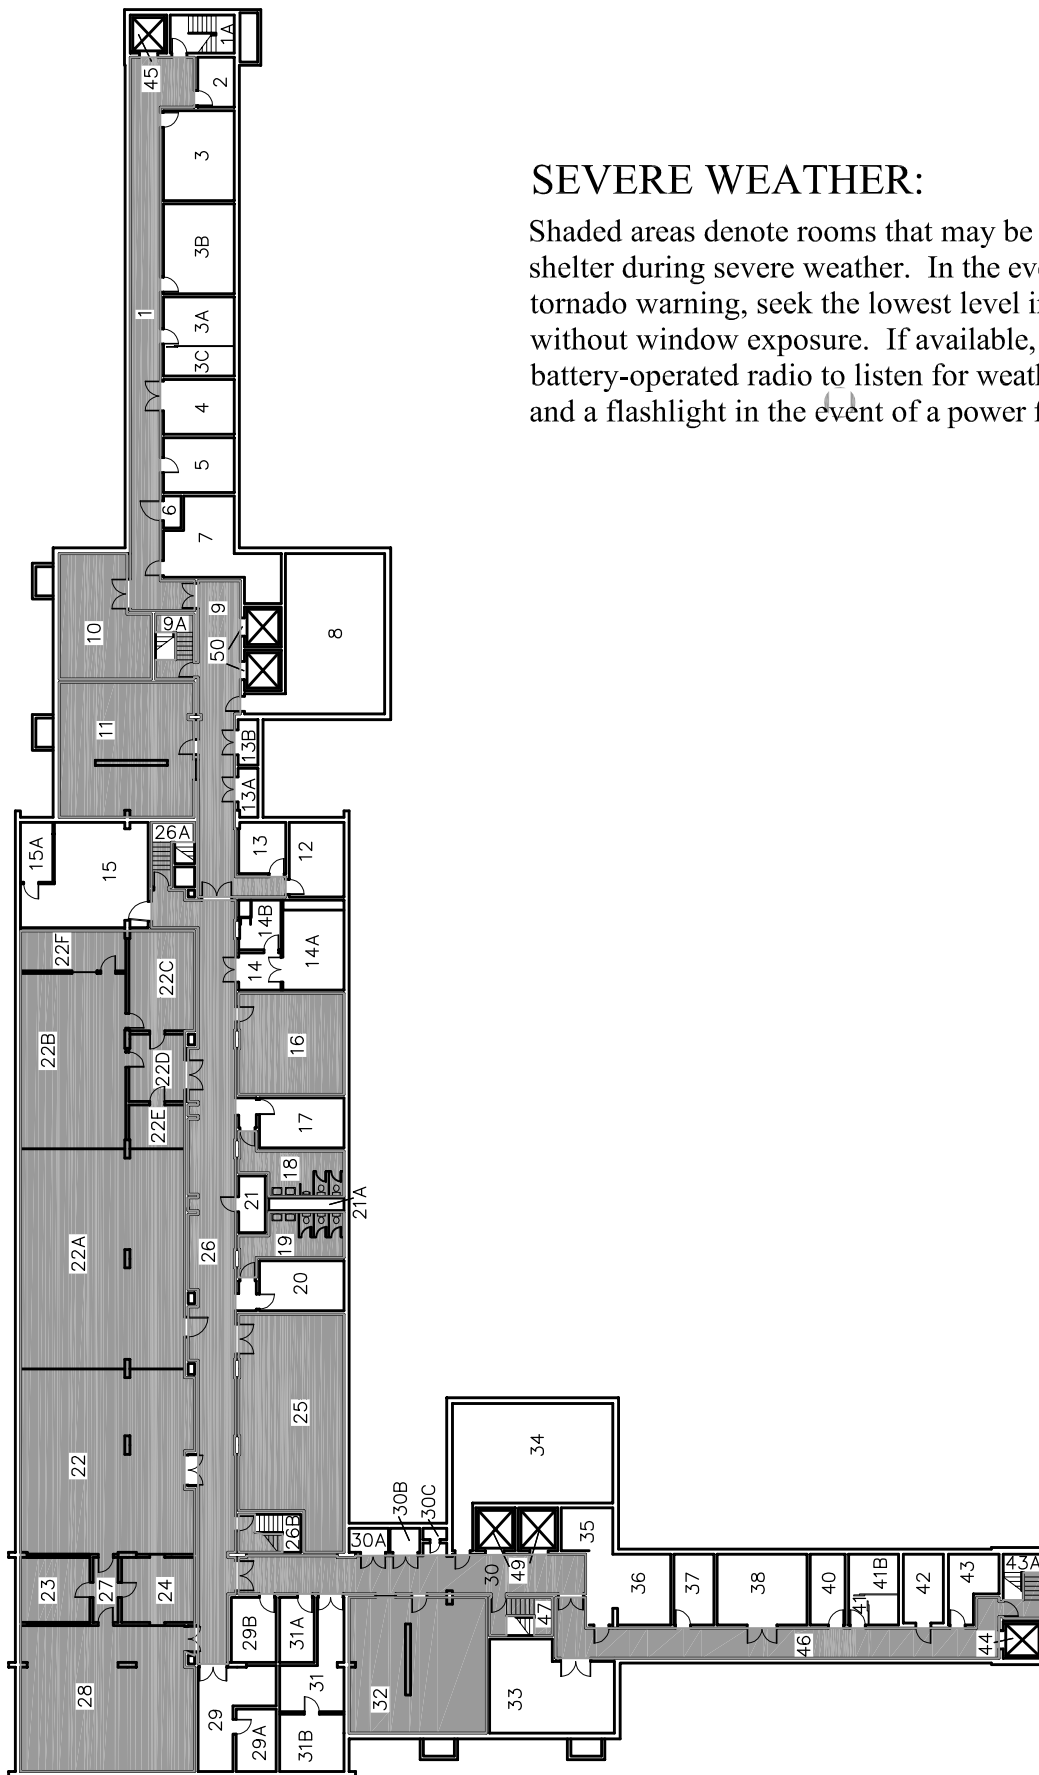

## SEVERE WEATHER:

Shaded areas denote rooms that may be suitable for shelter during severe weather. In the event of a tornado warning, seek the lowest level interior room without window exposure. If available, bring a battery-operated radio to listen for weather updates and a flashlight in the event of a power failure.