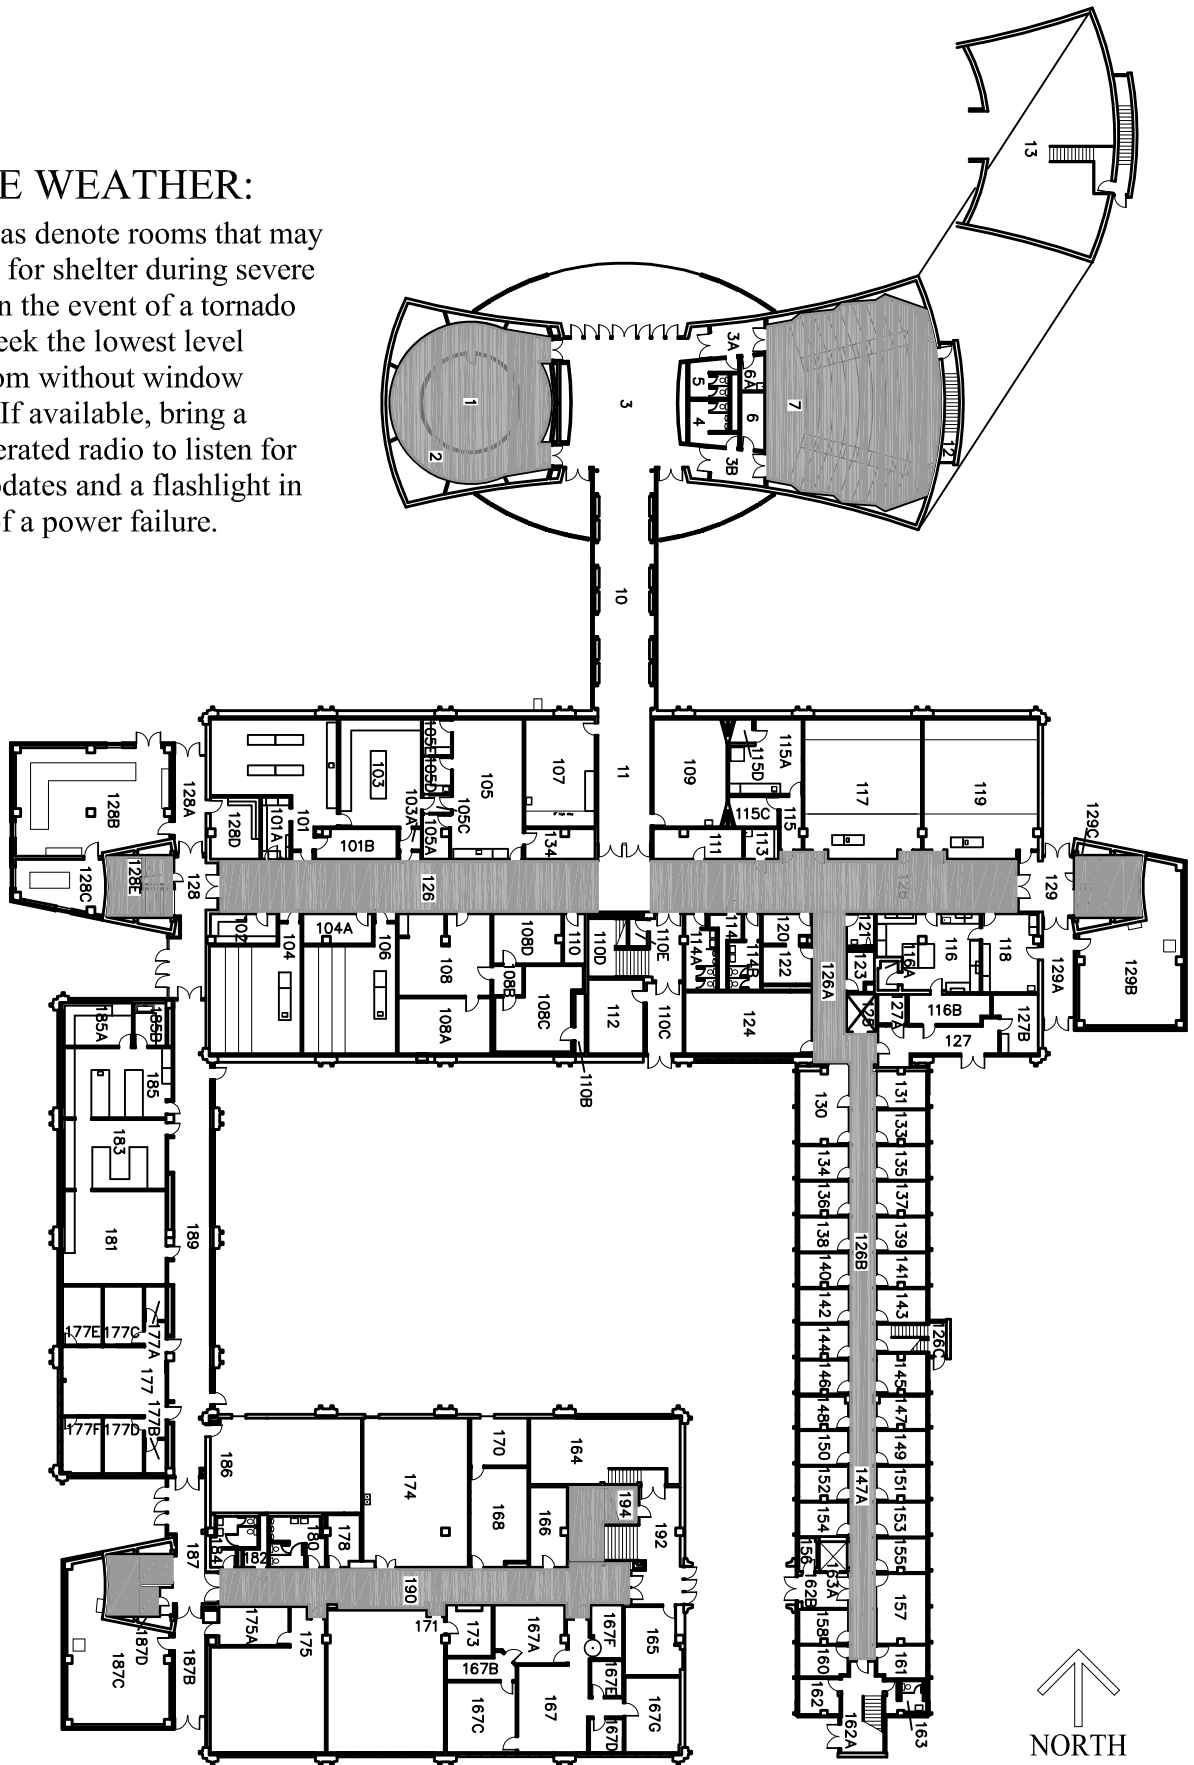

## SEVERE WEATHER:

Shaded areas denote rooms that may be suitable for shelter during severe weather. In the event of a tornado warning, seek the lowest level interior room without window exposure. If available, bring a battery-operated radio to listen for weather updates and a flashlight in the event of a power failure.

# Phillips Science Hall First Floor Severe Weather Shelters