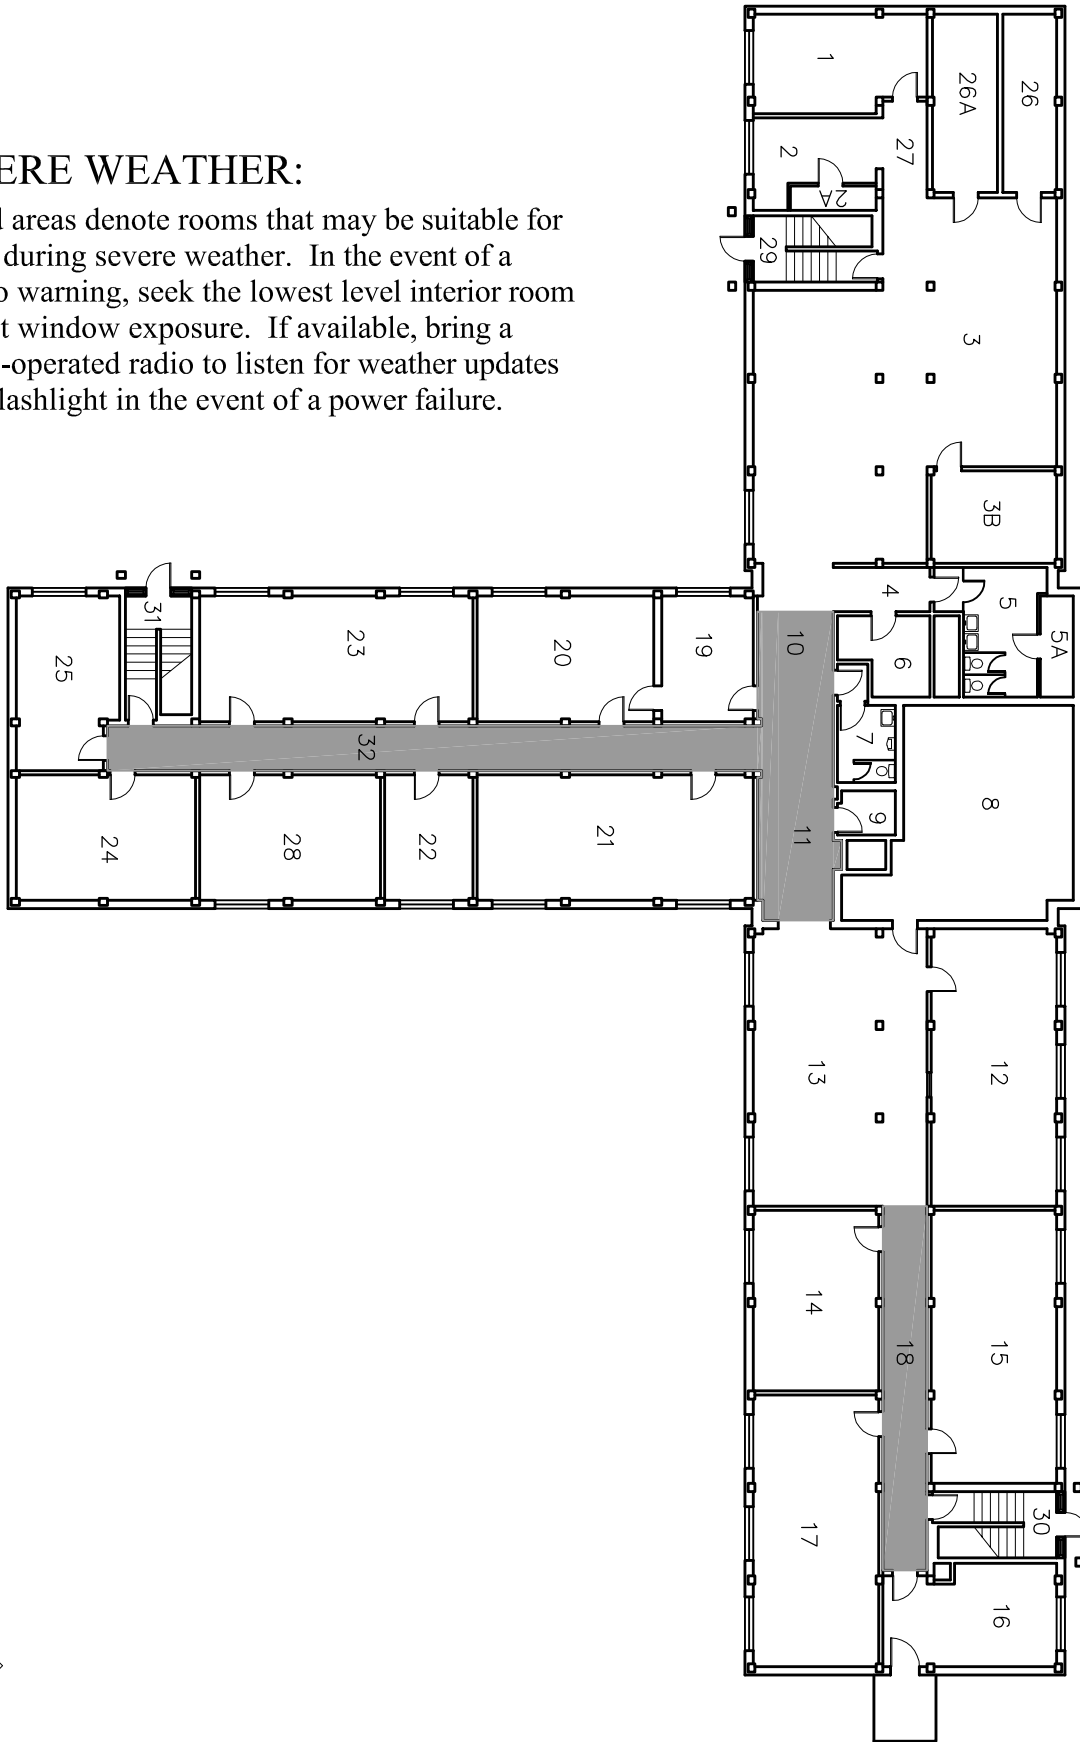

SEVERE WEATHER:

Shaded areas denote rooms that may be suitable for shelter during severe weather. In the event of a tornado warning, seek the lowest level interior room without window exposure. If available, bring a battery-operated radio to listen for weather updates and a flashlight in the event of a power failure.