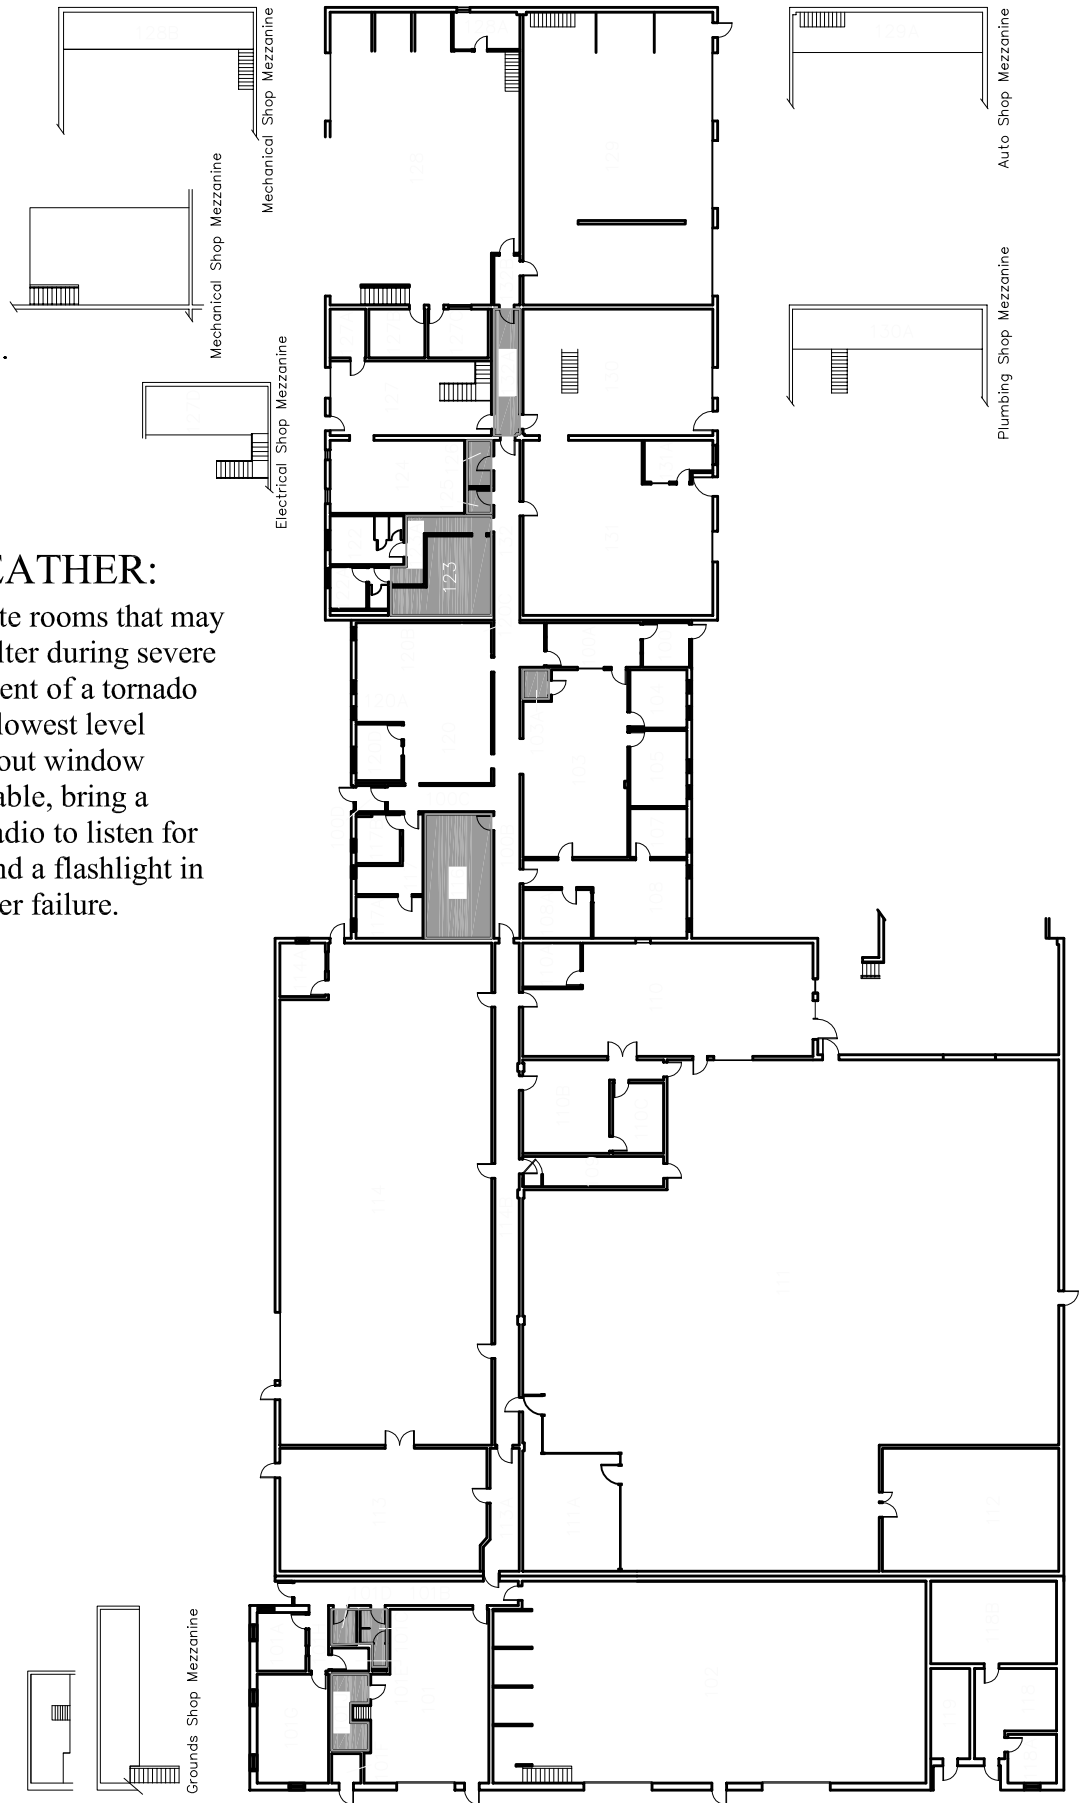

SEVERE WEATHER:

Shaded areas denote rooms that may be suitable for shelter during severe weather. In the event of a tornado warning, seek the lowest level interior room without window exposure. If available, bring a battery-operated radio to listen for weather updates and a flashlight in the event of a power failure.

University of Wisconsin-Eau Claire Loss Prevention & Safety

DATE:
Aug 2006

Maintenance & Central Stores First Floor Plan