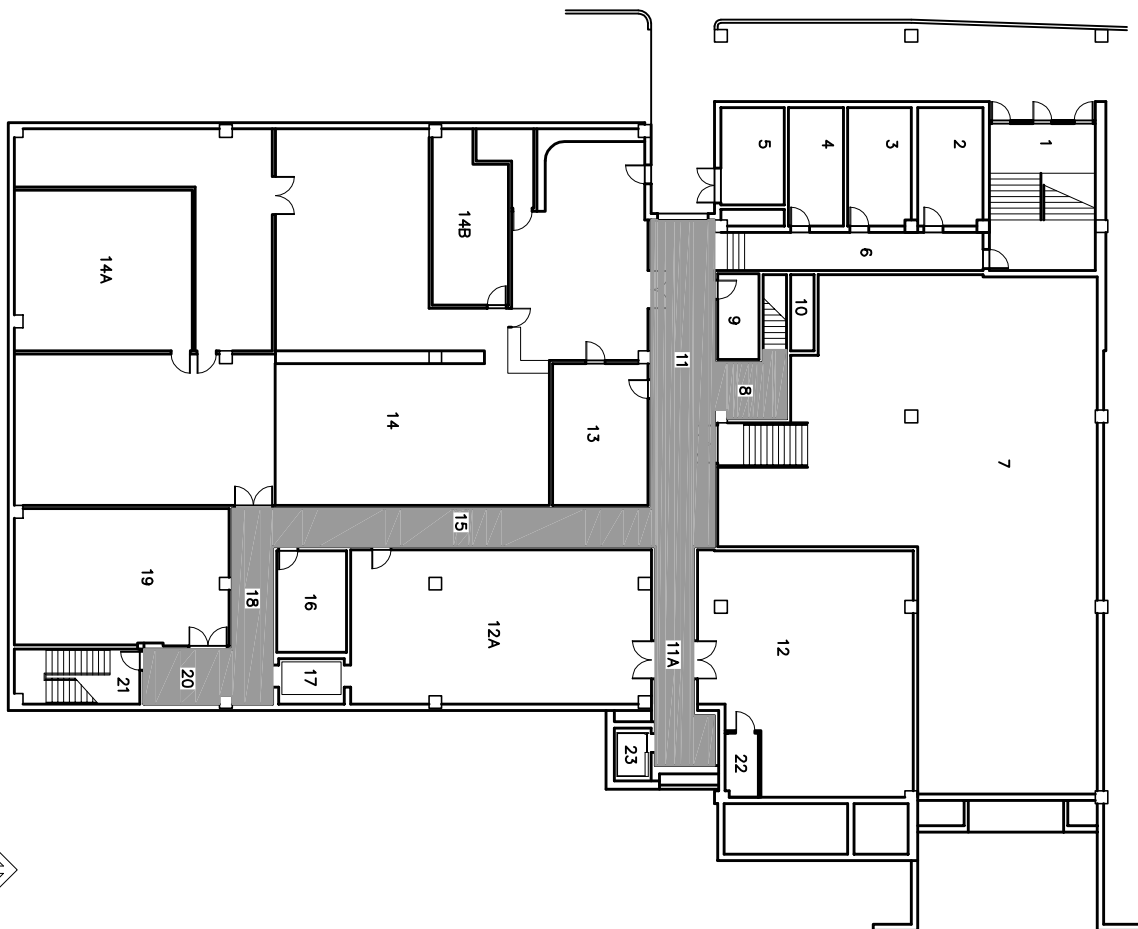

## SEVERE WEATHER:

Shaded areas denote rooms that may be suitable for shelter during severe weather. In the event of a tornado warning, seek the lowest level interior room without window exposure. If available, bring a battery-operated radio to listen for weather updates and a flashlight in the event of a power failure.

Garfield Avenue

University of Wisconsin-Eau Claire Loss Prevention & Safety

DATE:  
Aug 2006

Hilltop Center  
Basement Floor Severe Weather Shelters