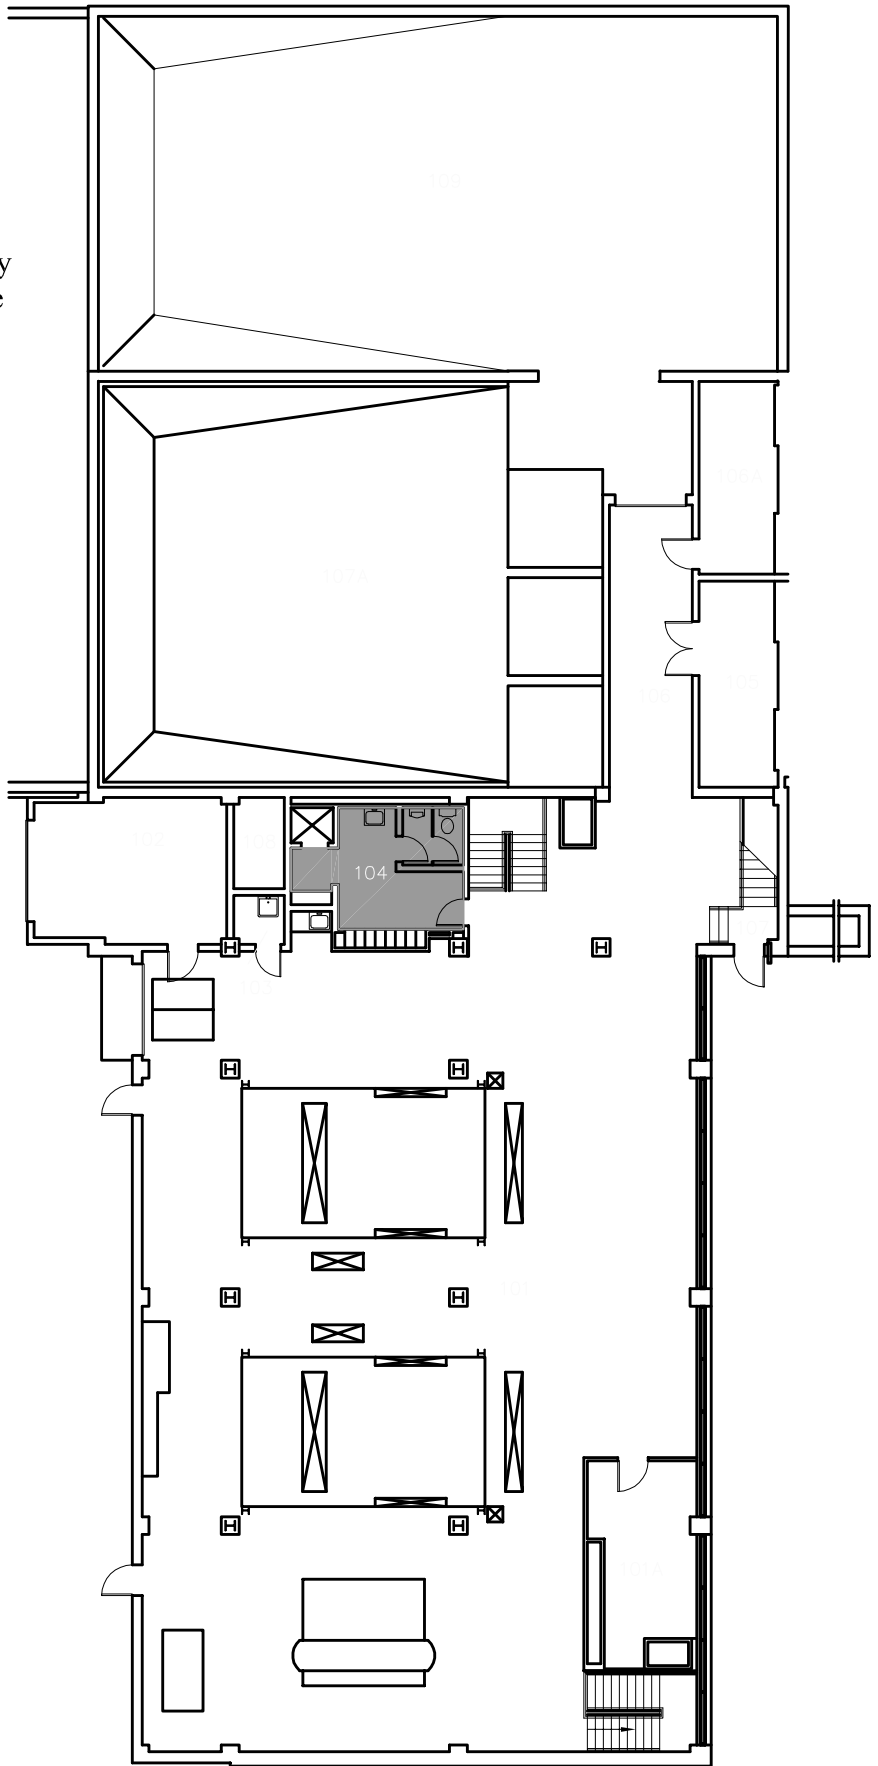

SEVERE WEATHER:

Shaded areas denote rooms that may be suitable for shelter during severe weather. In the event of a tornado warning, seek the lowest level interior room without window exposure. If available, bring a battery-operated radio to listen for weather updates and a flashlight in the event of a power failure.

University of Wisconsin-Eau Claire Loss Prevention & Safety

DATE:
Aug 2006

Central Heating Plant First Floor Plan