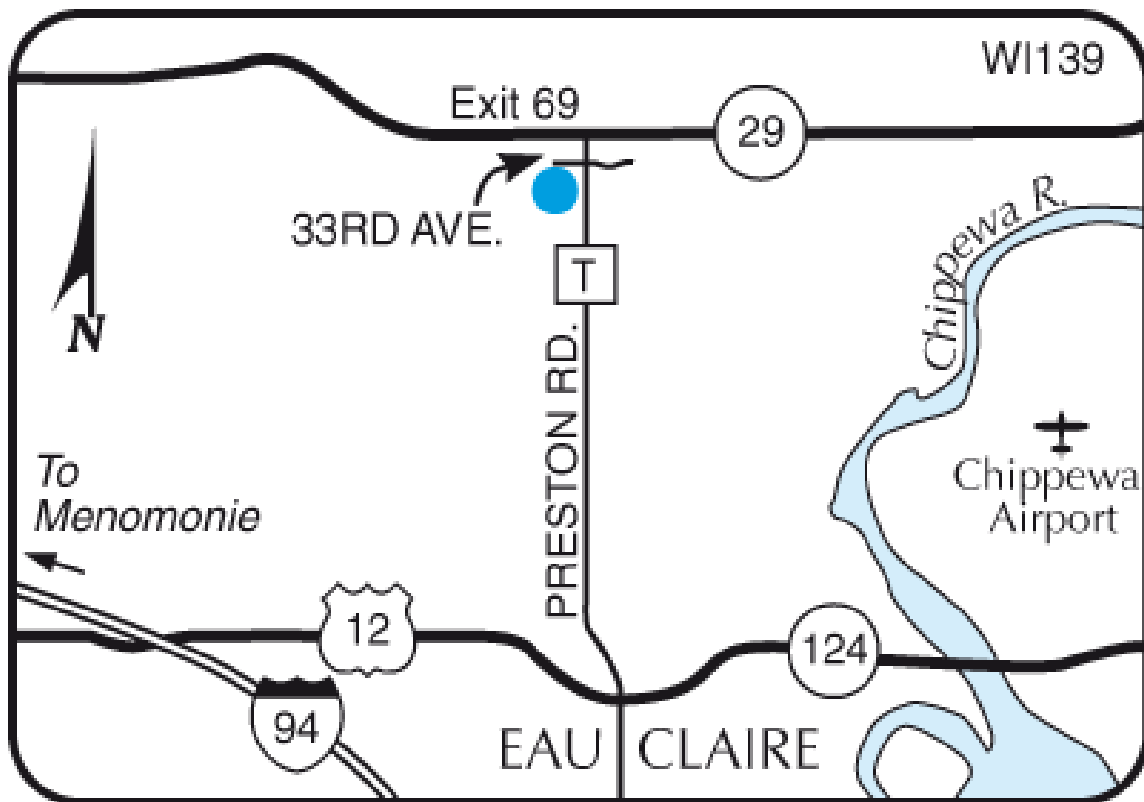

Sleep Inn & Suites Conference Center

5872 33rd Ave
Eau Claire, WI, US, 54703
Phone: (715) 874-2900
Fax: (715) 874-5097

Local Map:

Directions to Our Hotel:

From I-94 go East on Exit 52/State Hwy 29, go South at Exit 69/City Hwy T. Hotel located on corner of Hwy 29 and Hwy T. From State Hwy 53, go West on State Hwy 29, go South at Exit 69/City Hwy T. Hotel is located on corner of Hwy 29 and Hwy T.